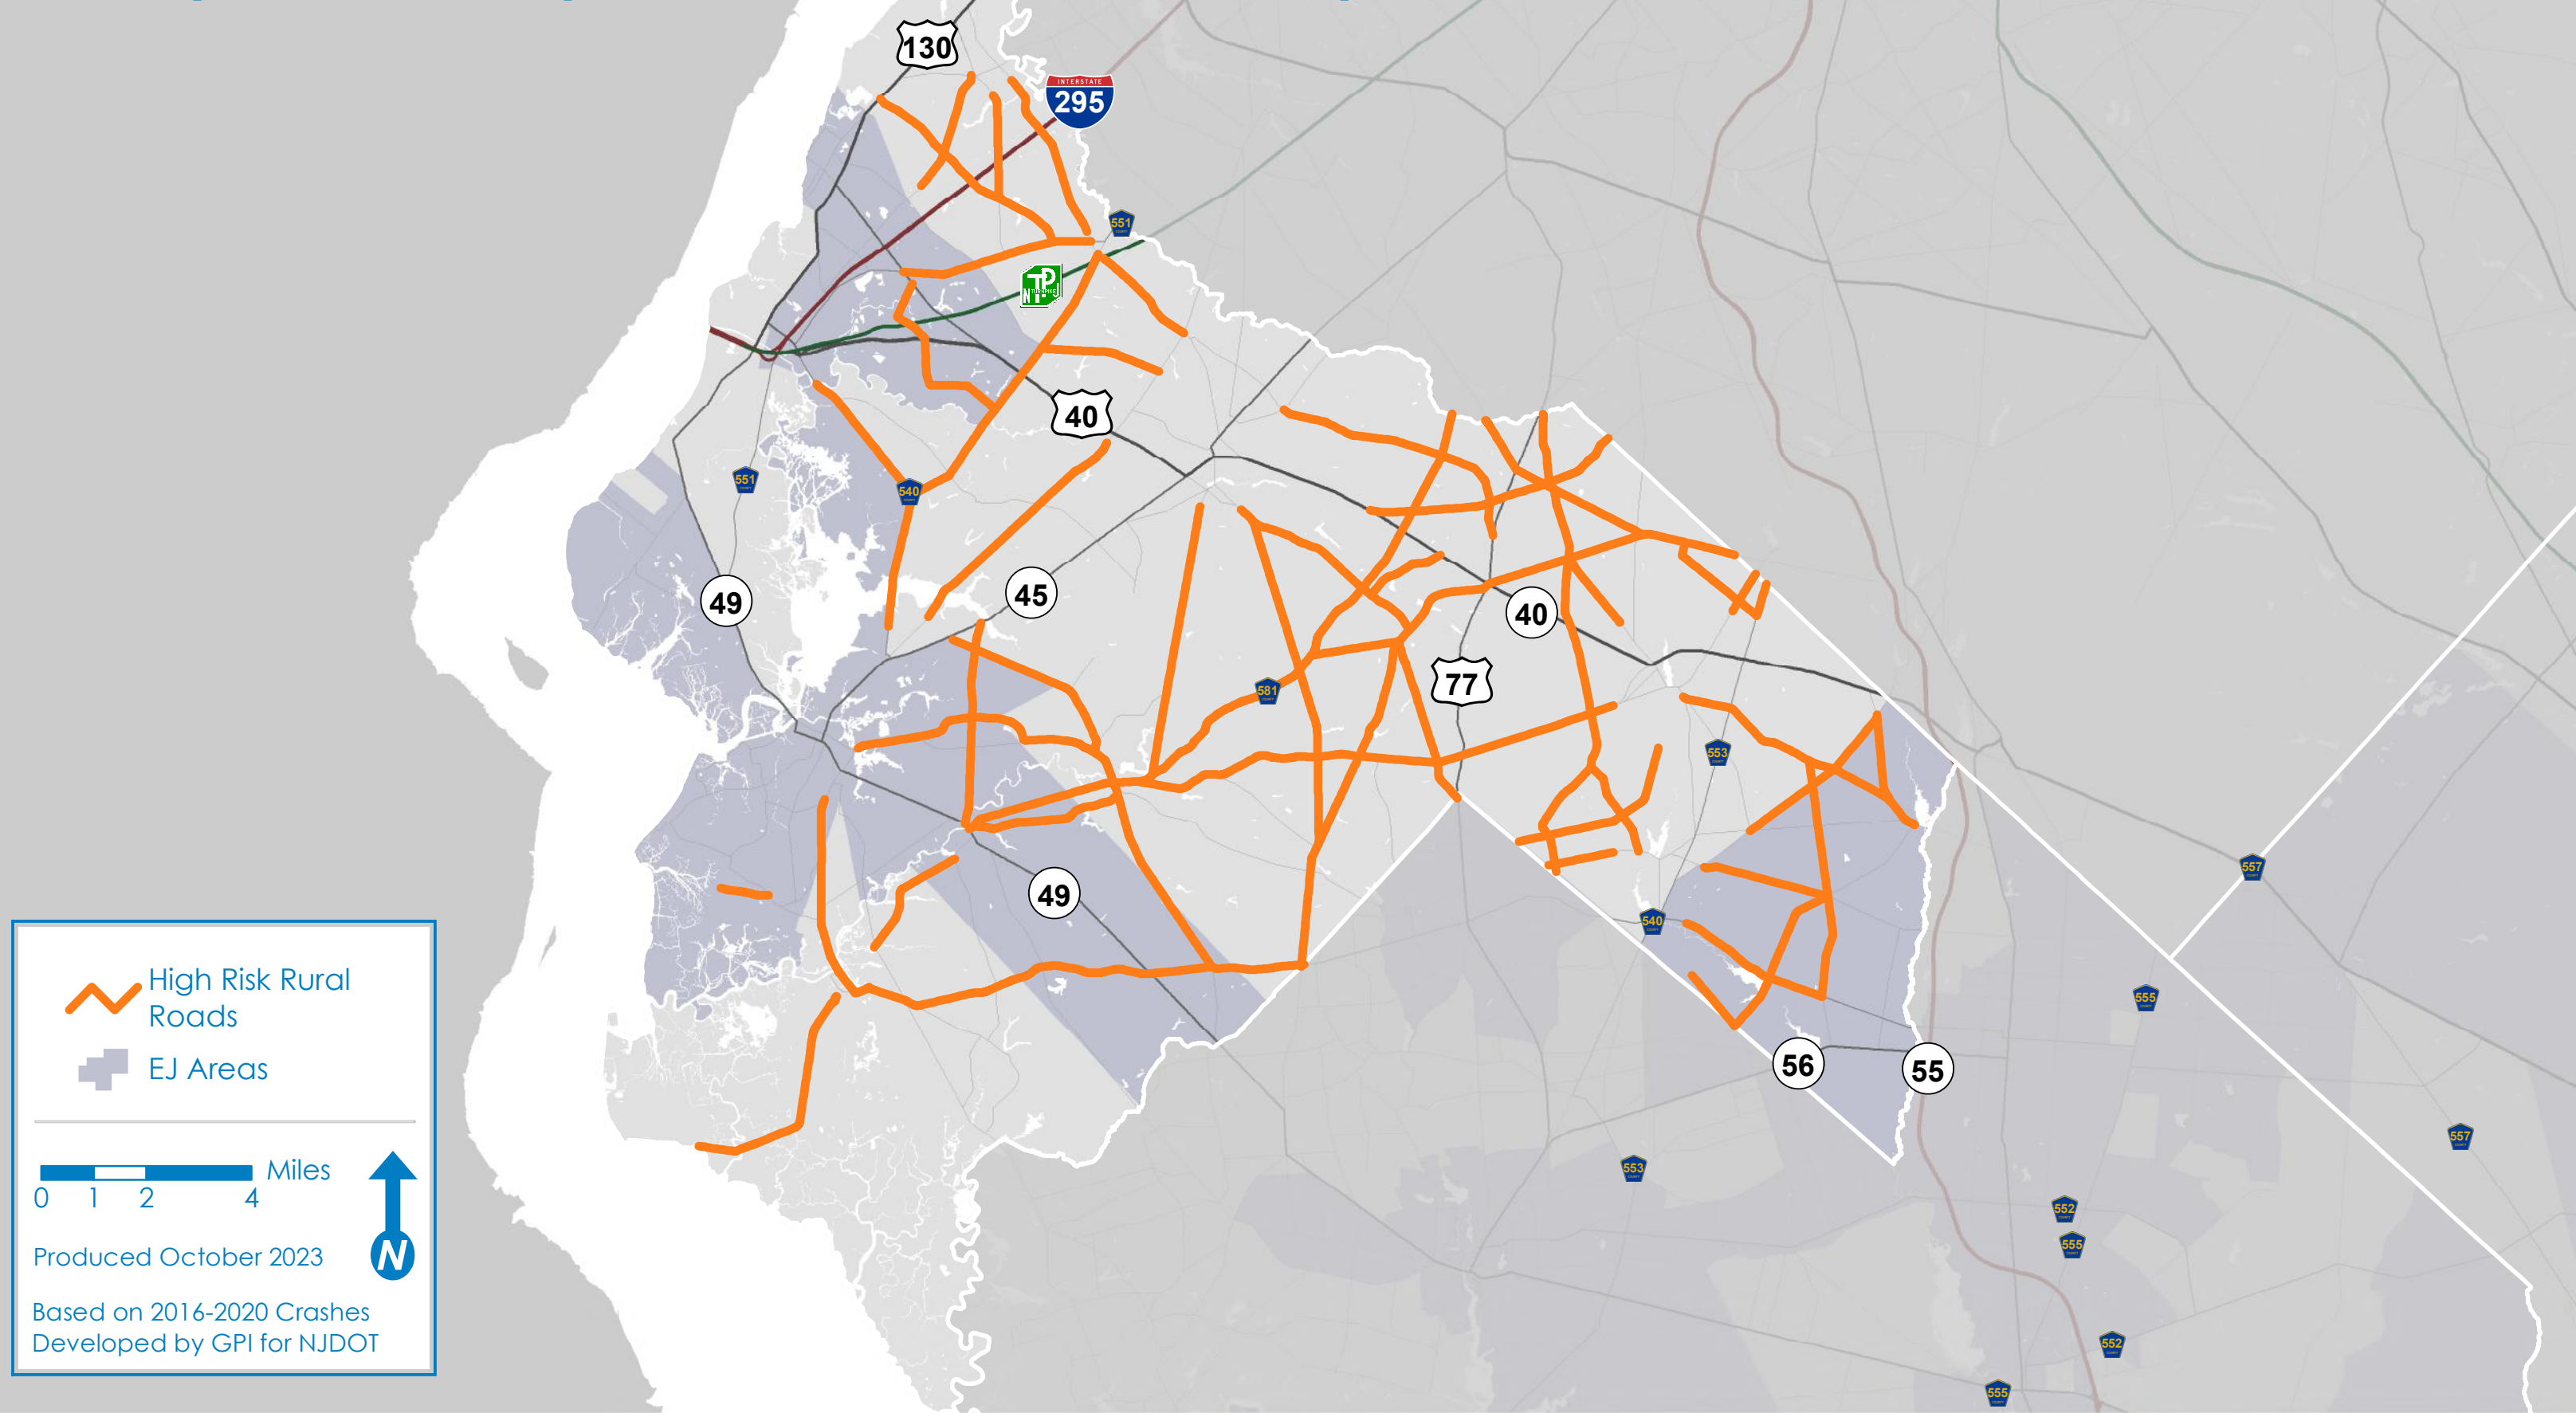

High Crash Locations - High Risk Rural Roads (HRRR)

County and Municipal Network - Salem County

 High Risk Rural Roads

 EJ Areas

 Miles

Produced October 2023

Based on 2016-2020 Crashes
Developed by GPI for NJDOT