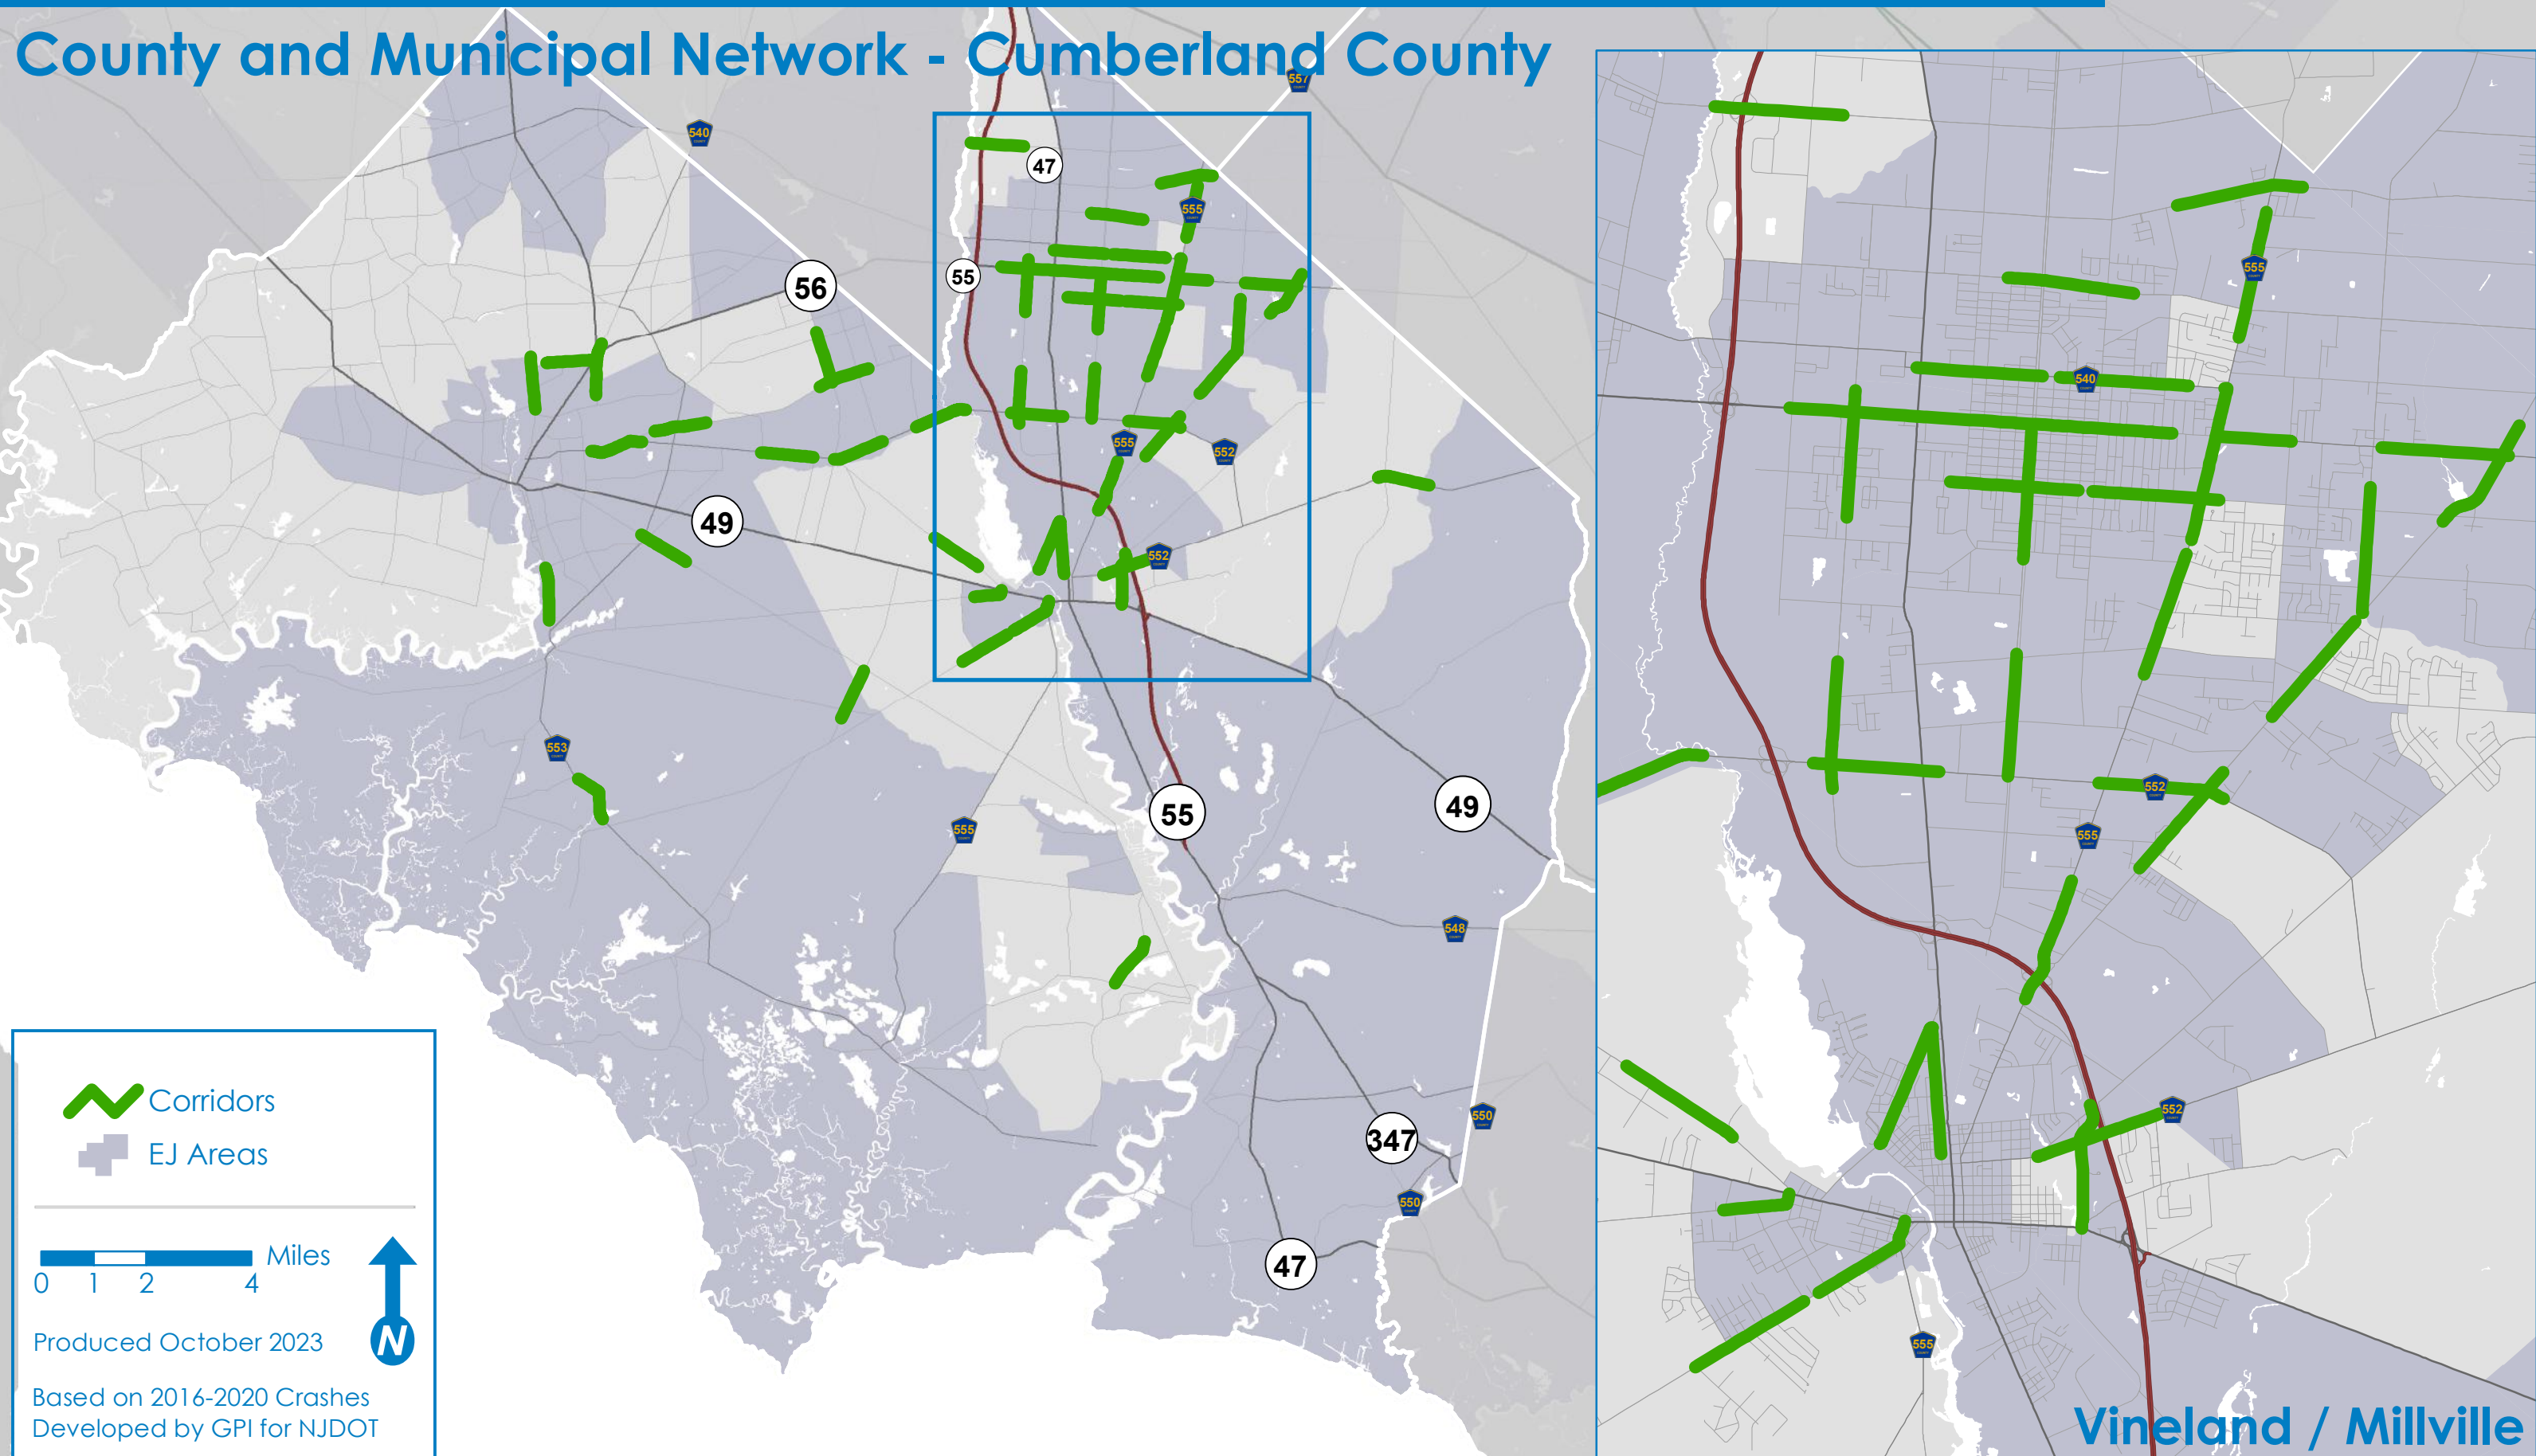

High Crash Locations - Corridors

County and Municipal Network - Cumberland County

 Corridors
 EJ Areas

0 1 2 4 Miles

Produced October 2023

Based on 2016-2020 Crashes
Developed by GPI for NJDOT

Vineland / Millville