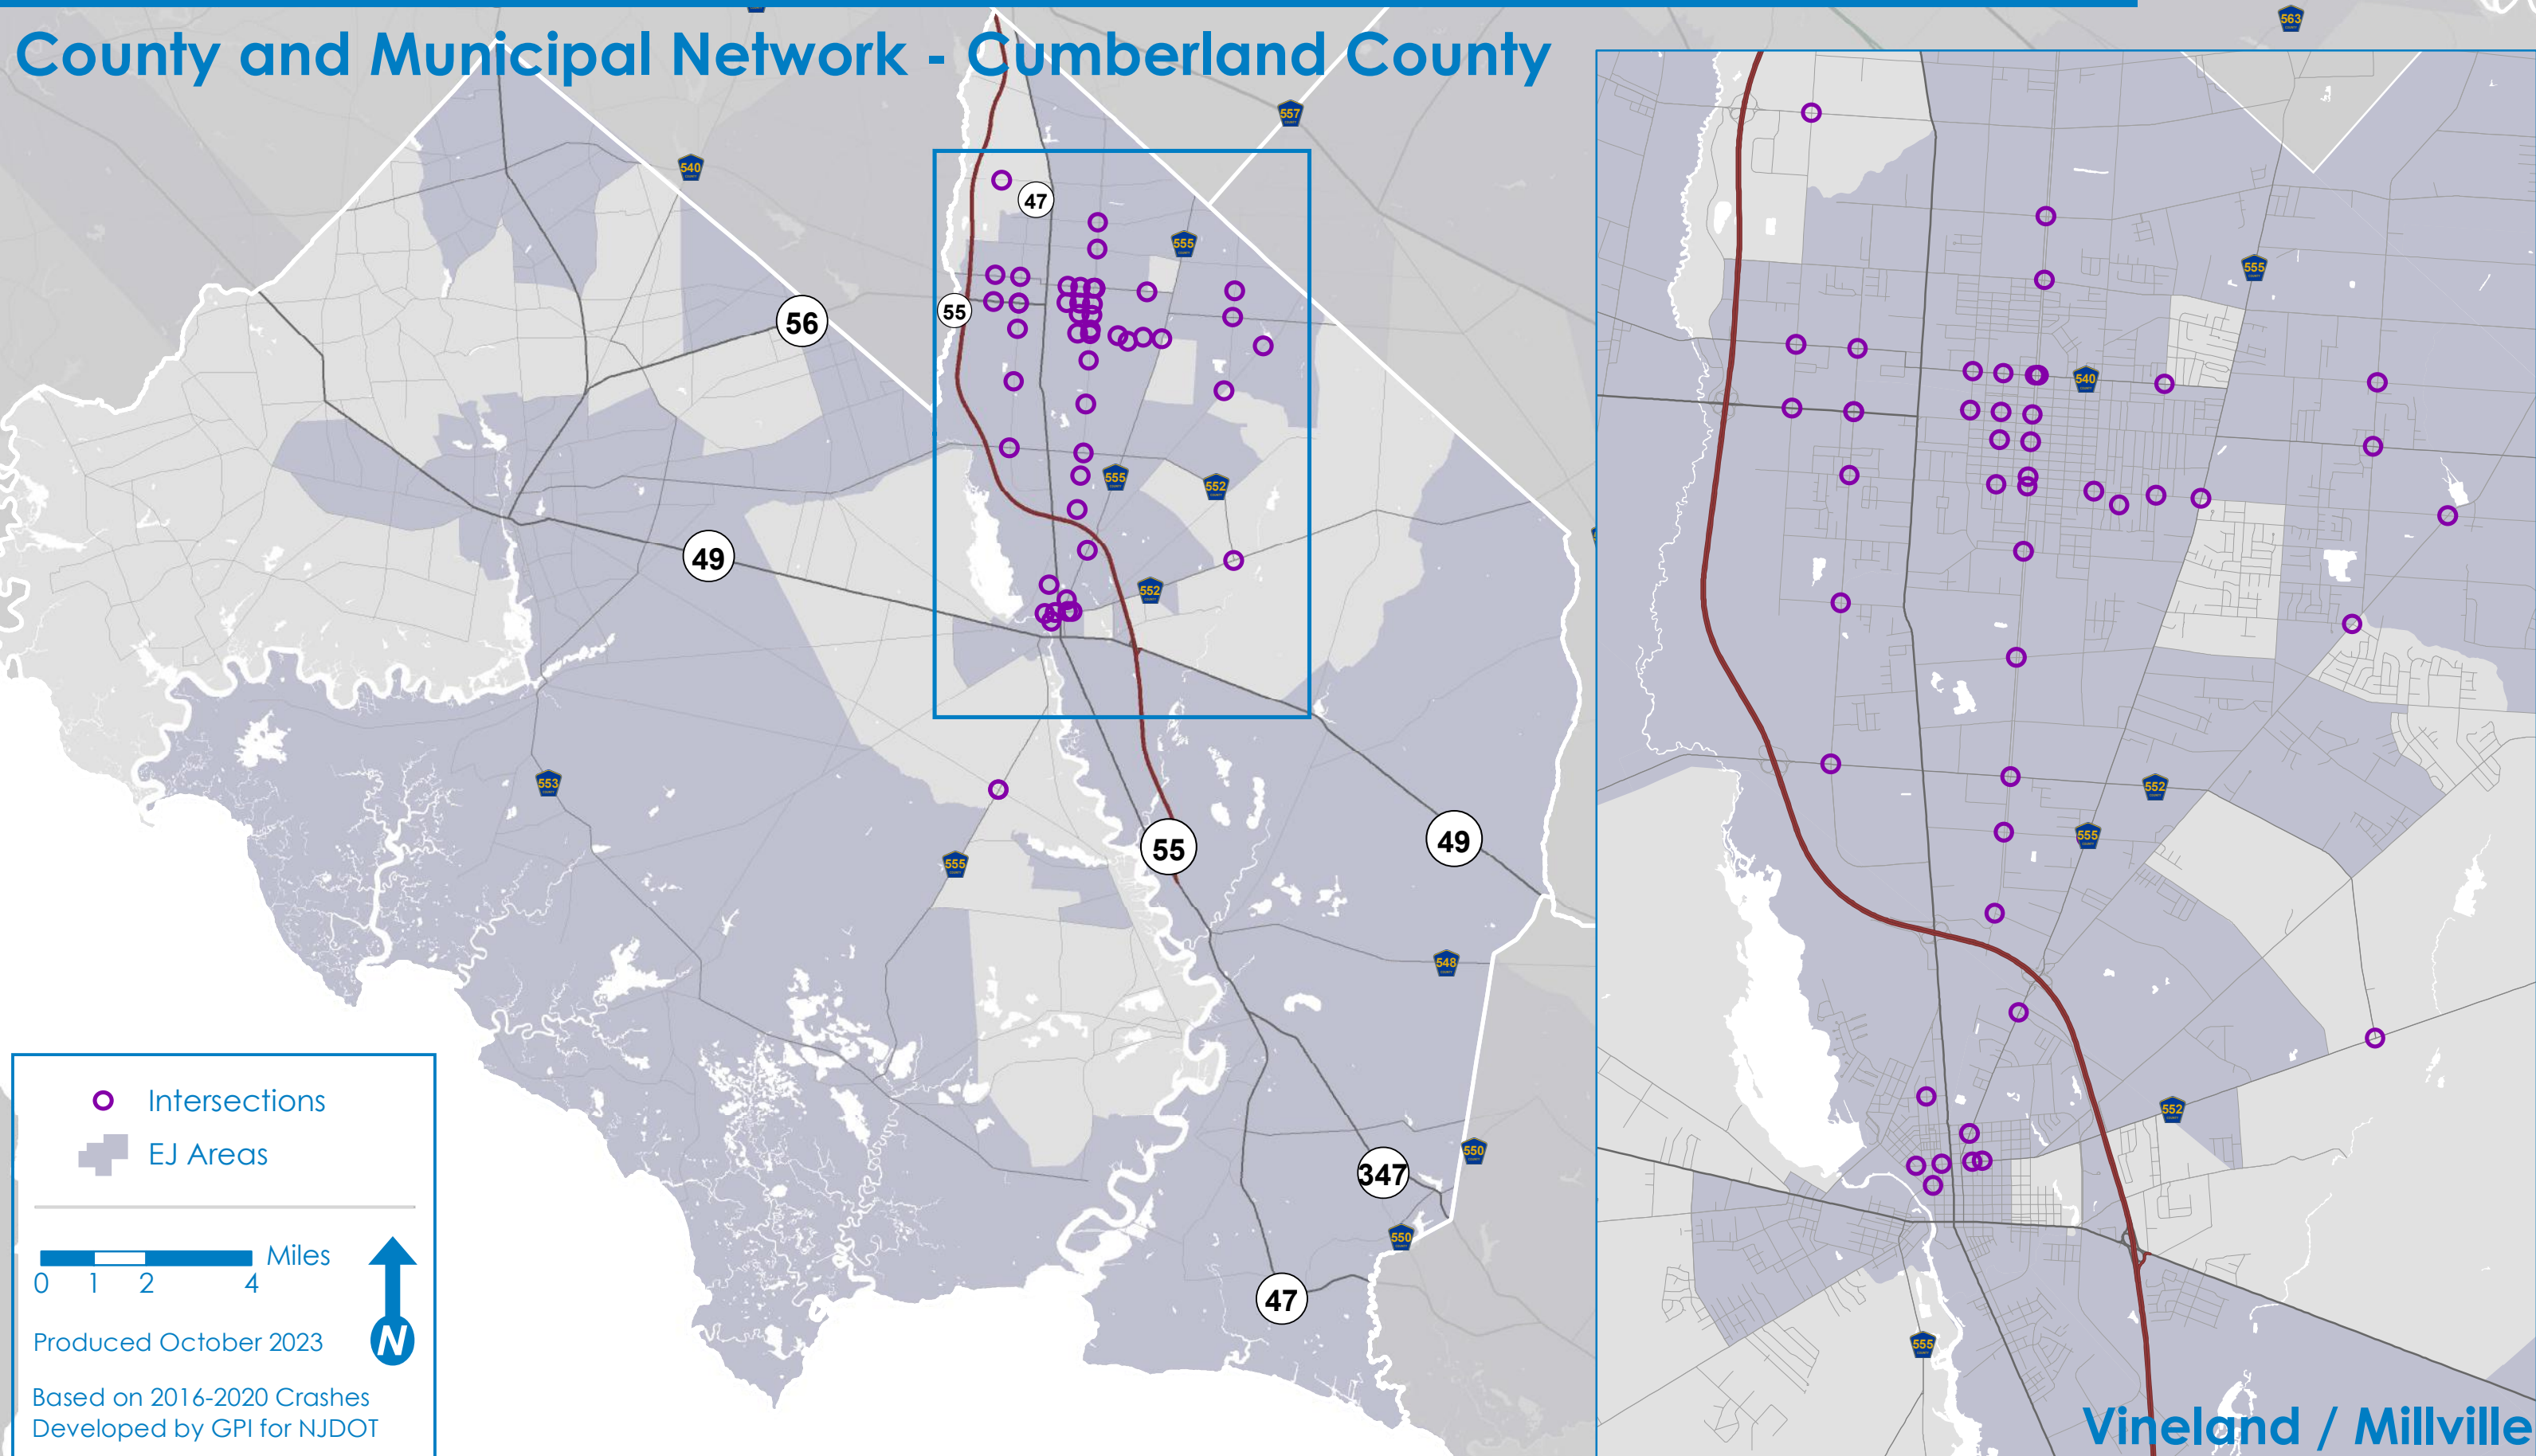

# High Crash Locations - Intersections

## County and Municipal Network - Cumberland County

- Intersections
- EJ Areas

0 1 2 4 Miles

Produced October 2023

Based on 2016-2020 Crashes  
Developed by GPI for NJDOT

Vineland / Millville