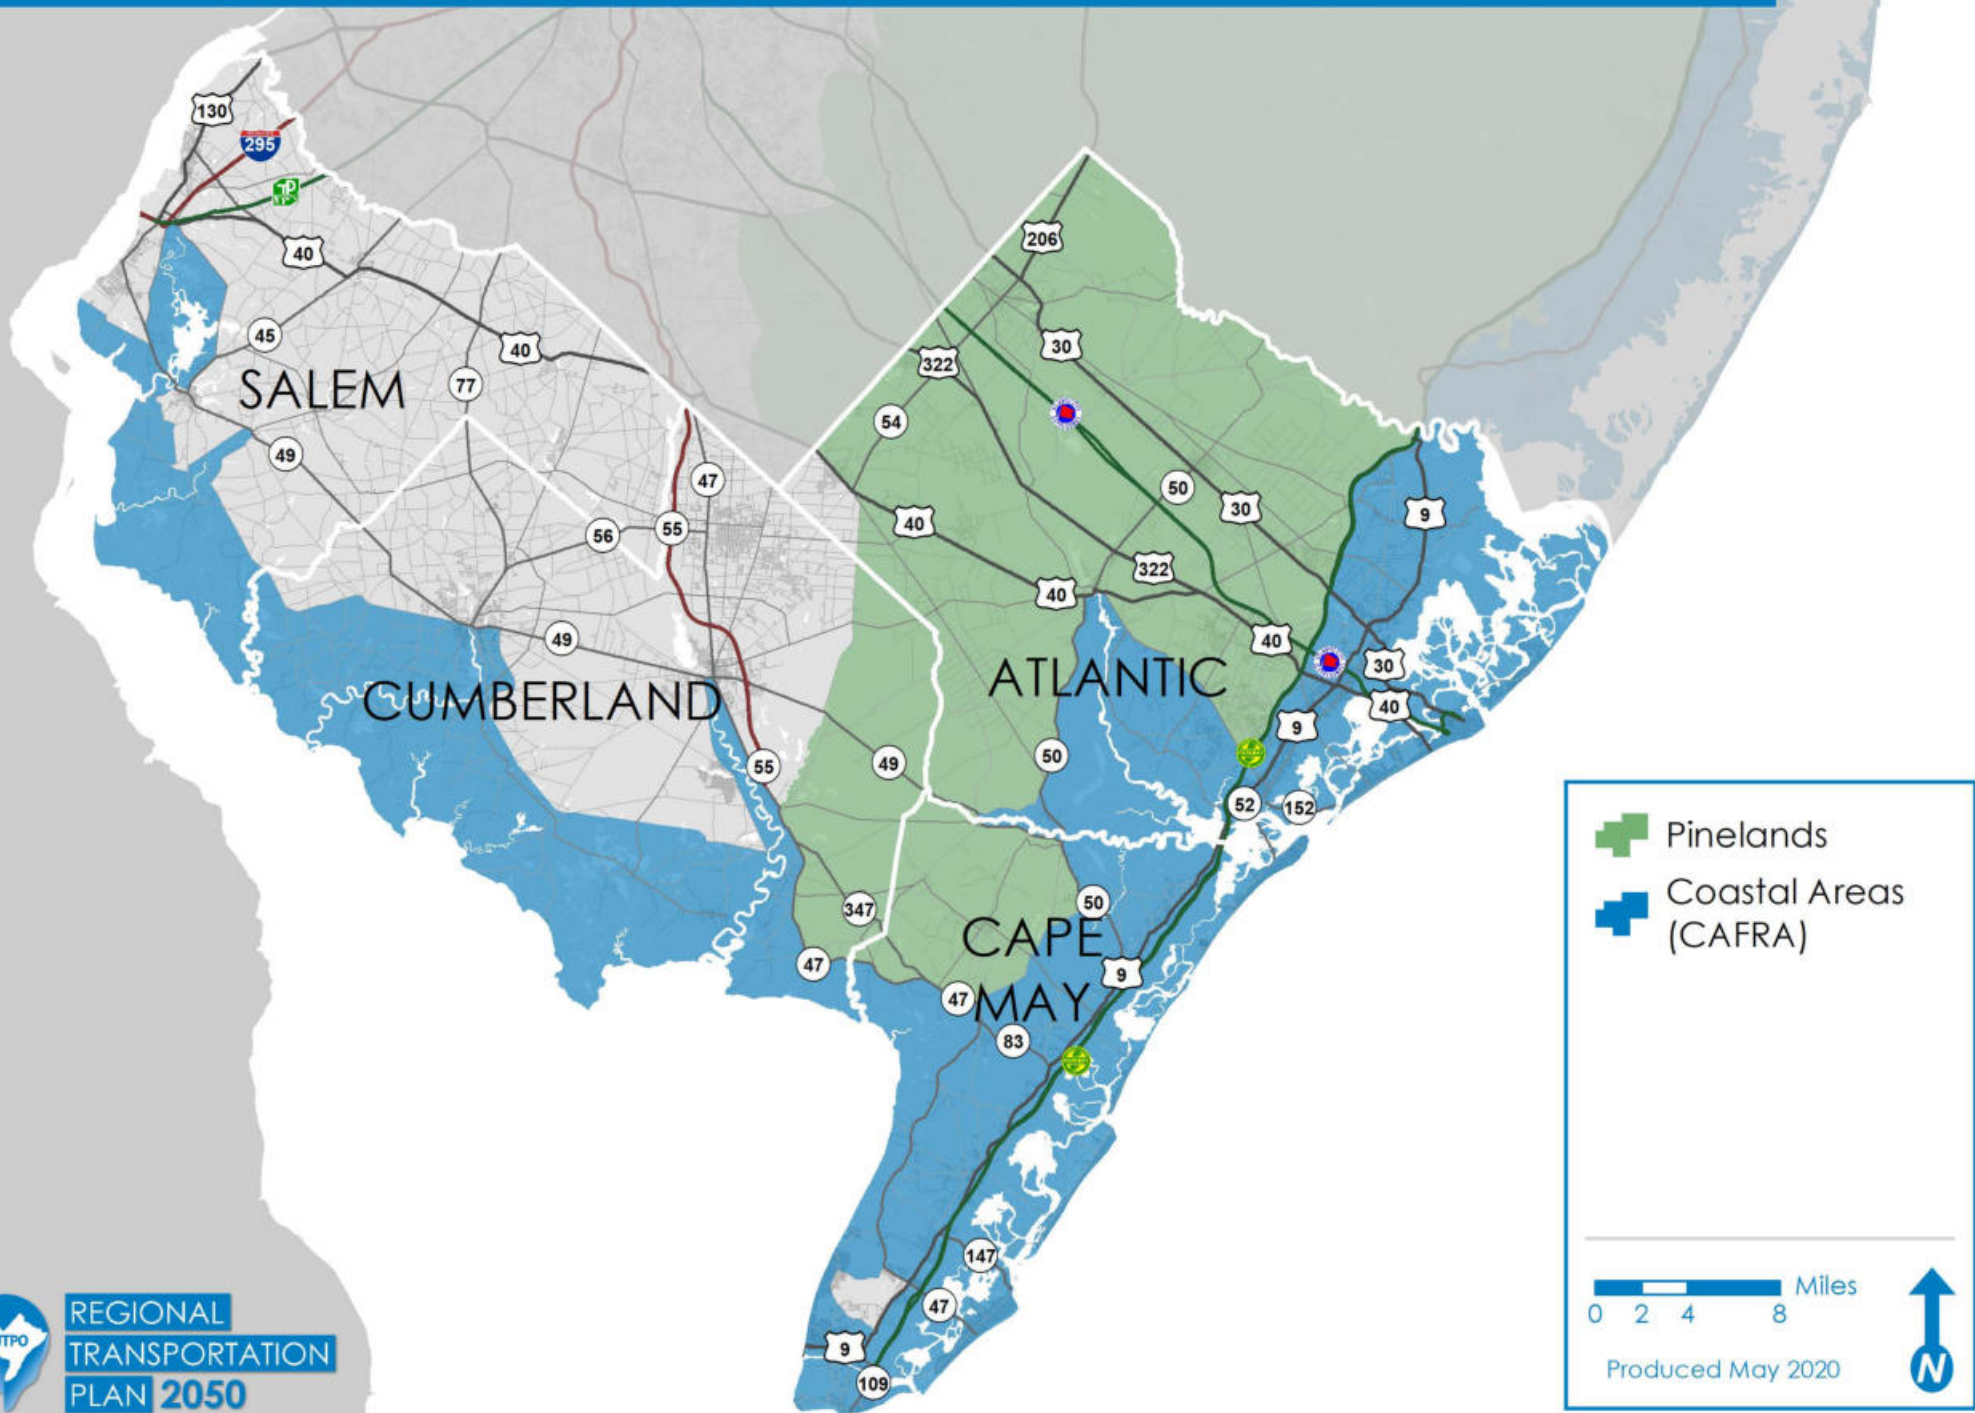

Pinelands & CAFRA

REGIONAL
TRANSPORTATION
PLAN 2050

0 2 4 8 Miles

Produced May 2020