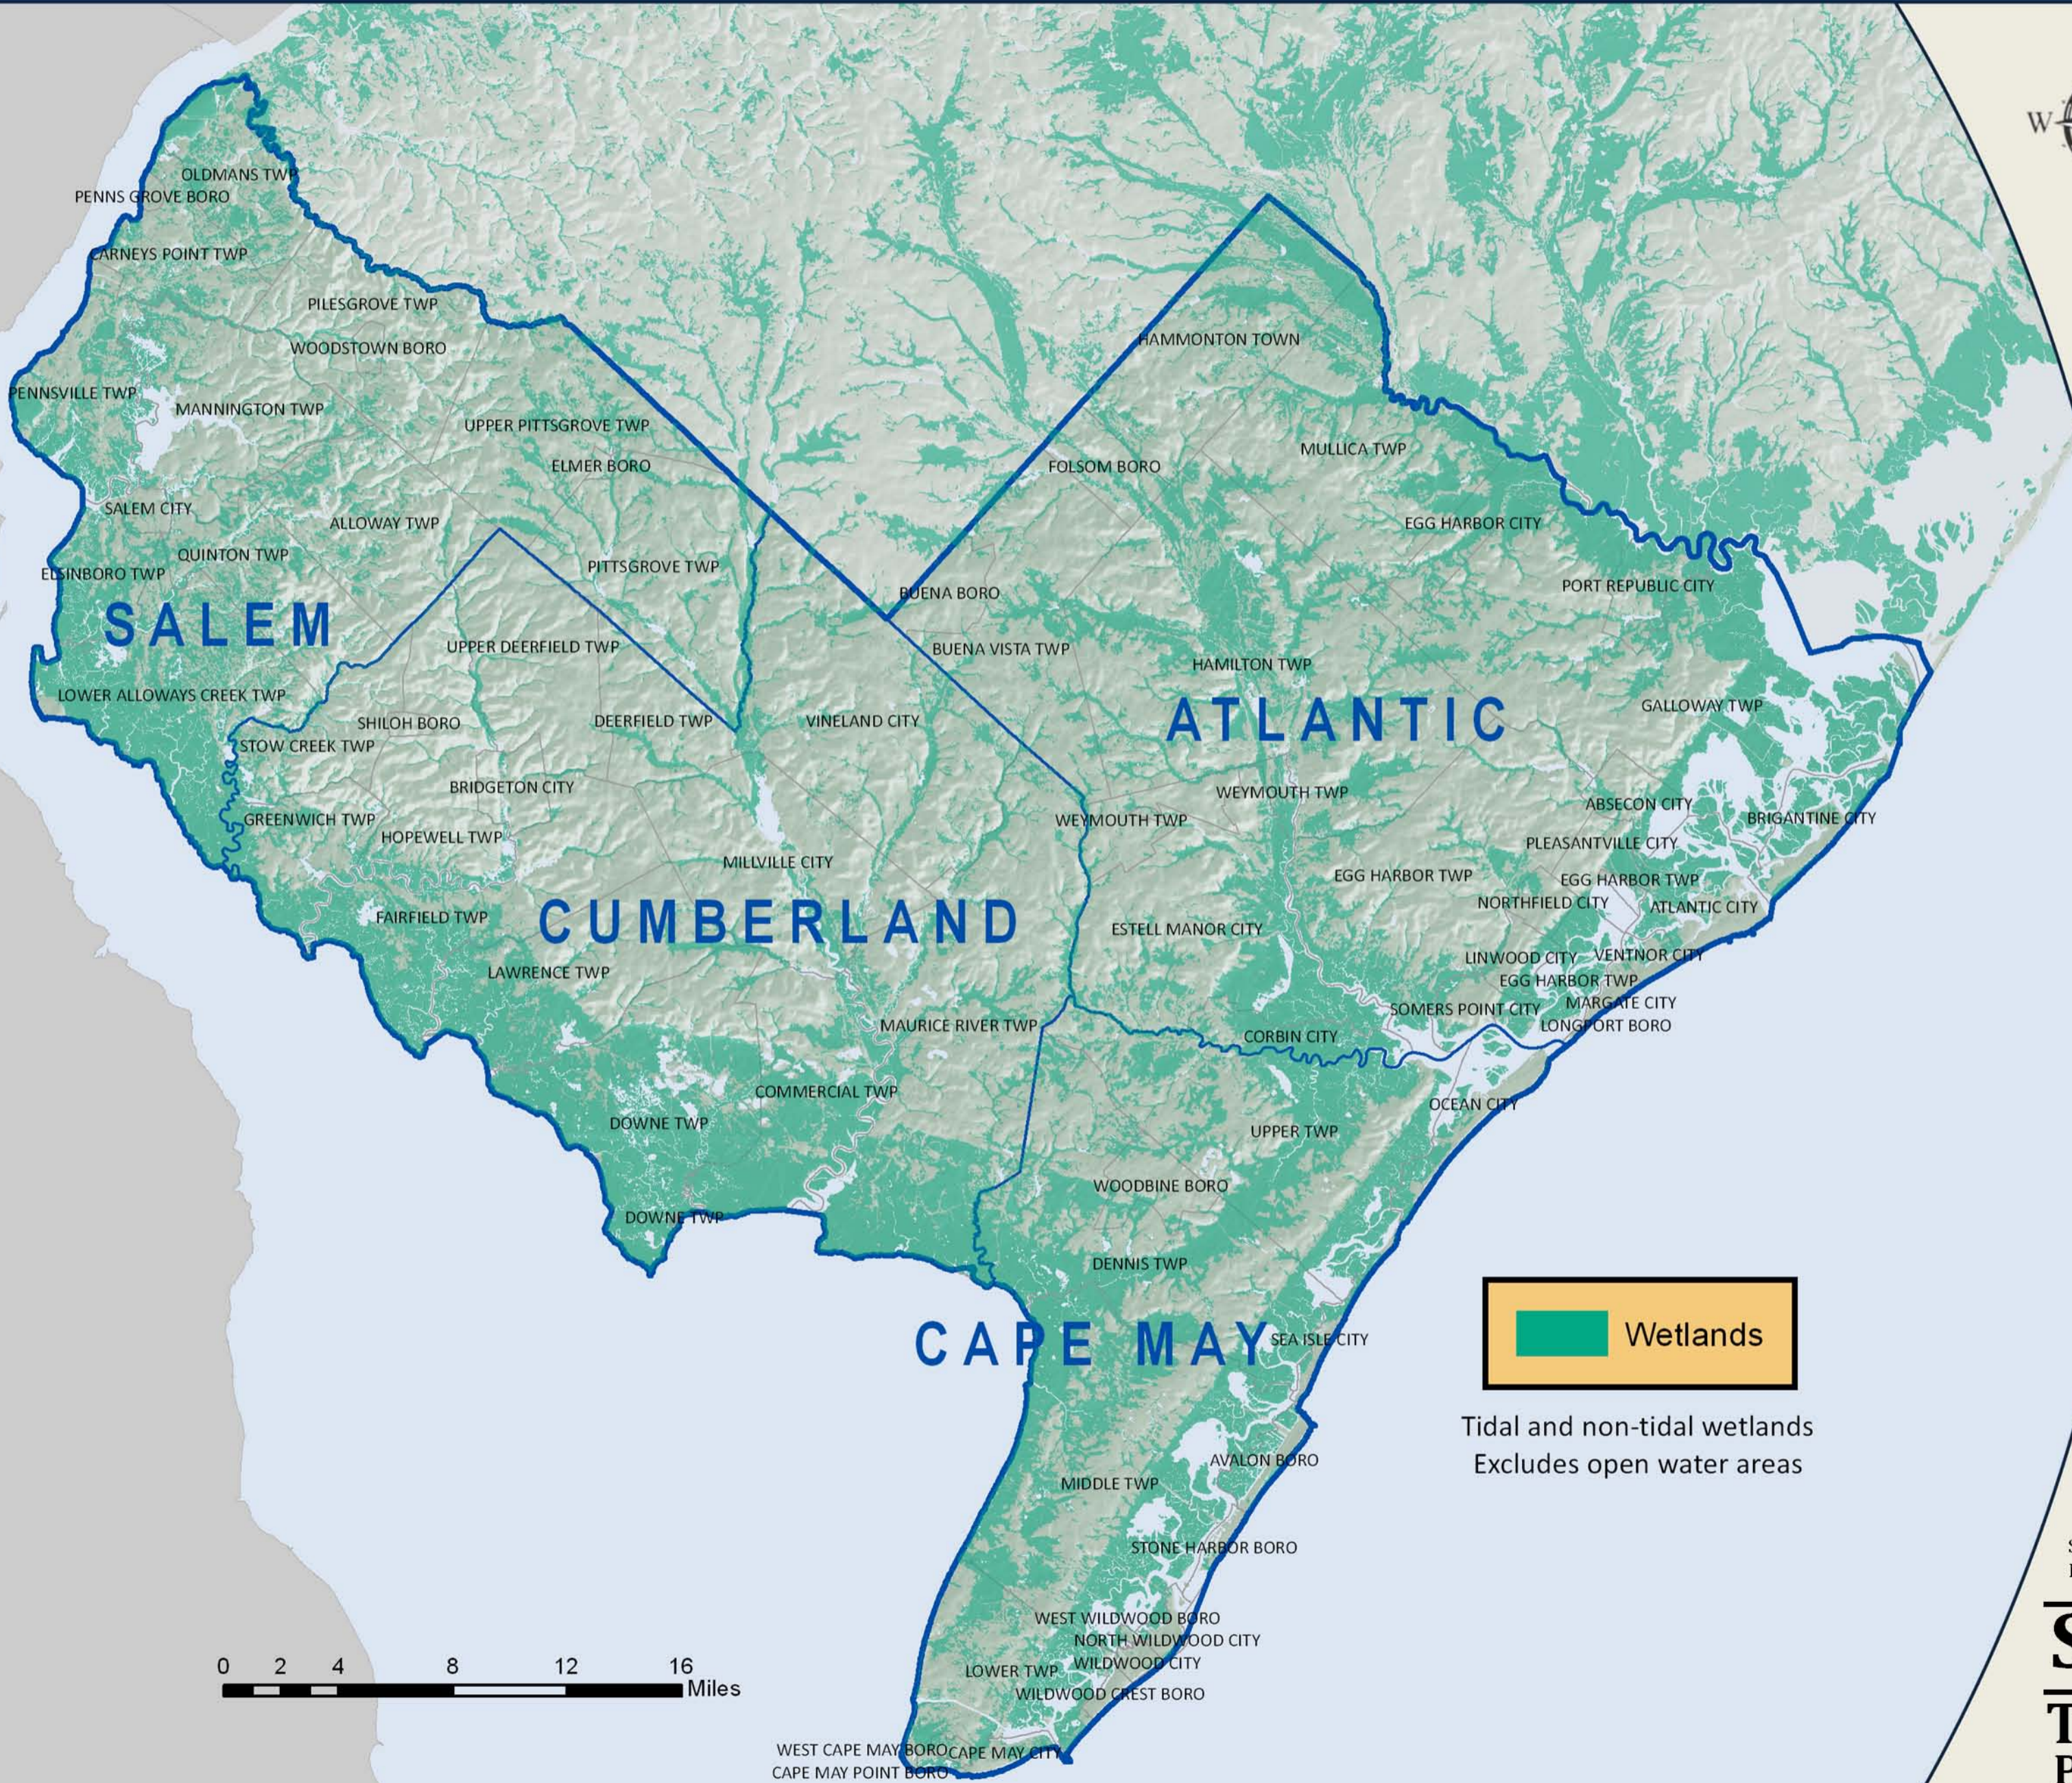

Wetlands

SJTPO Region

Source: NJ DEP (2012)
Map created April 2012 by Andrew Tracy, SJTPO