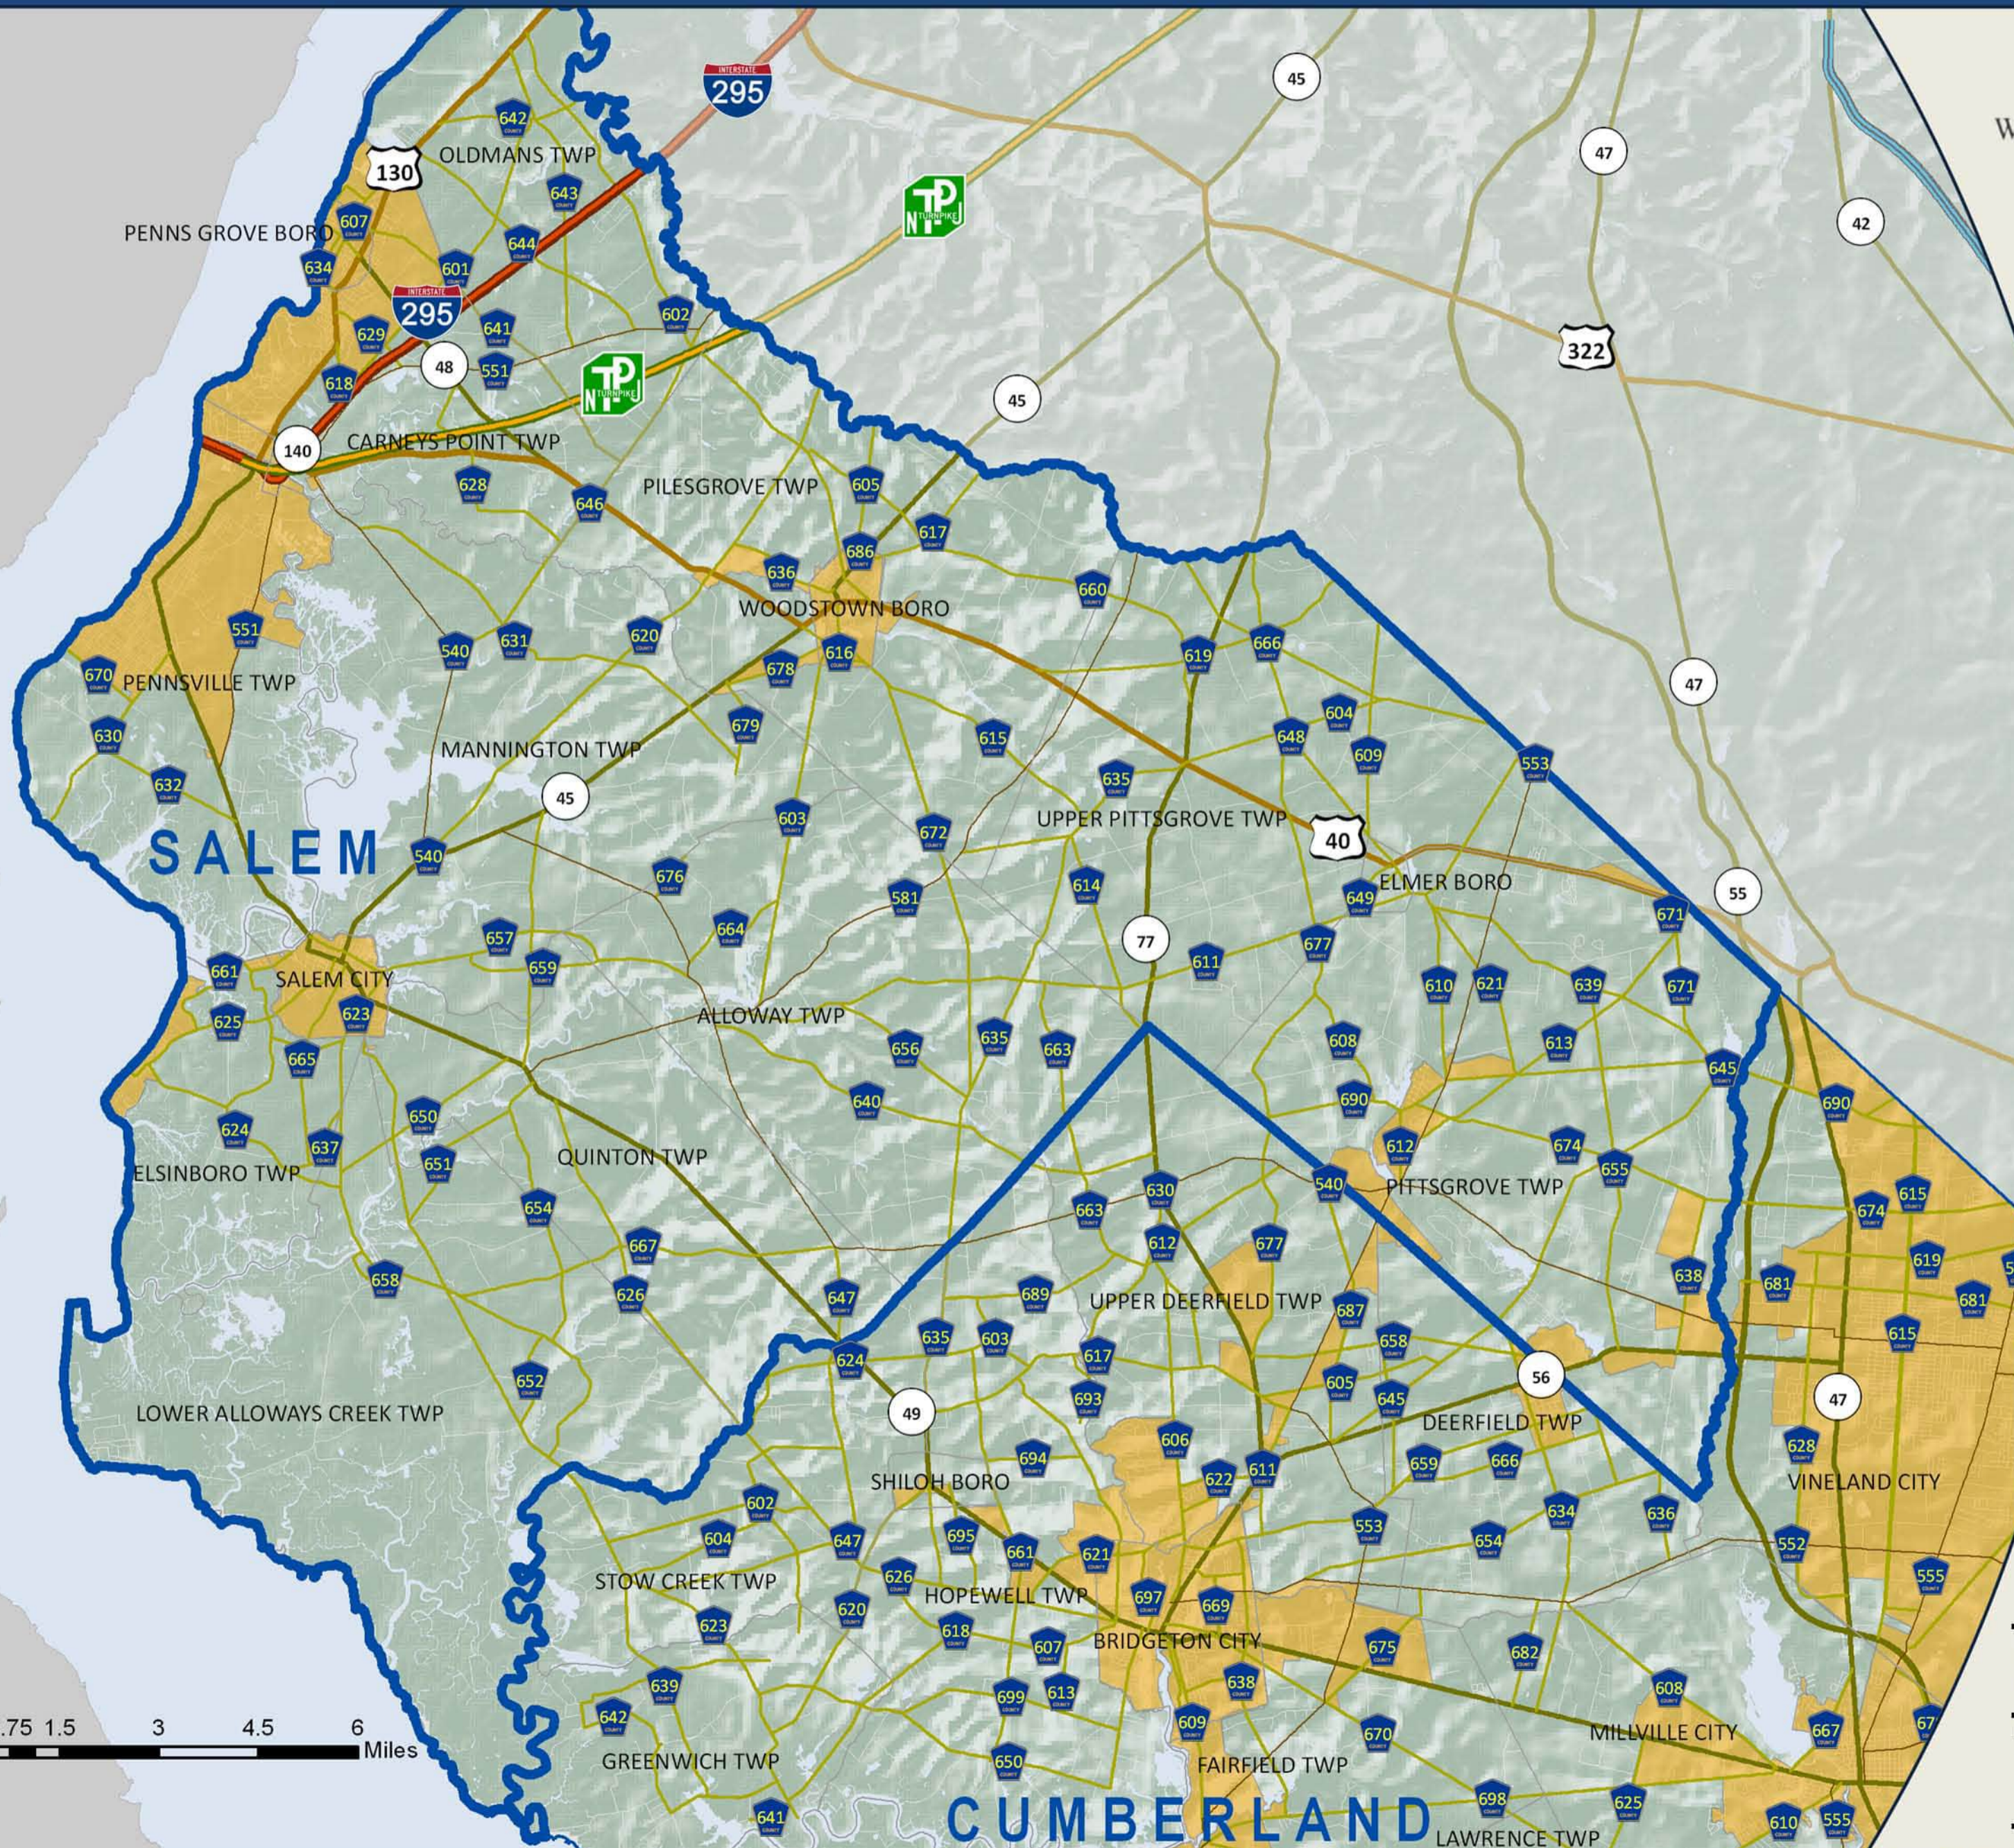

Salem County – Major Roadways

SJTPO Region

Legend

- Garden St Pkwy
- NJ Turnpike
- I-295
- AC Expressway
- CR 500-level
- CR 600-level
- US Highway
- NJ Highway
- All other roads

Source: US Census Bureau (2010)
Map created April 2012 by Andrew Tracy, SJTPO

SOUTH JERSEY TRANSPORTATION PLANNING ORGANIZATION