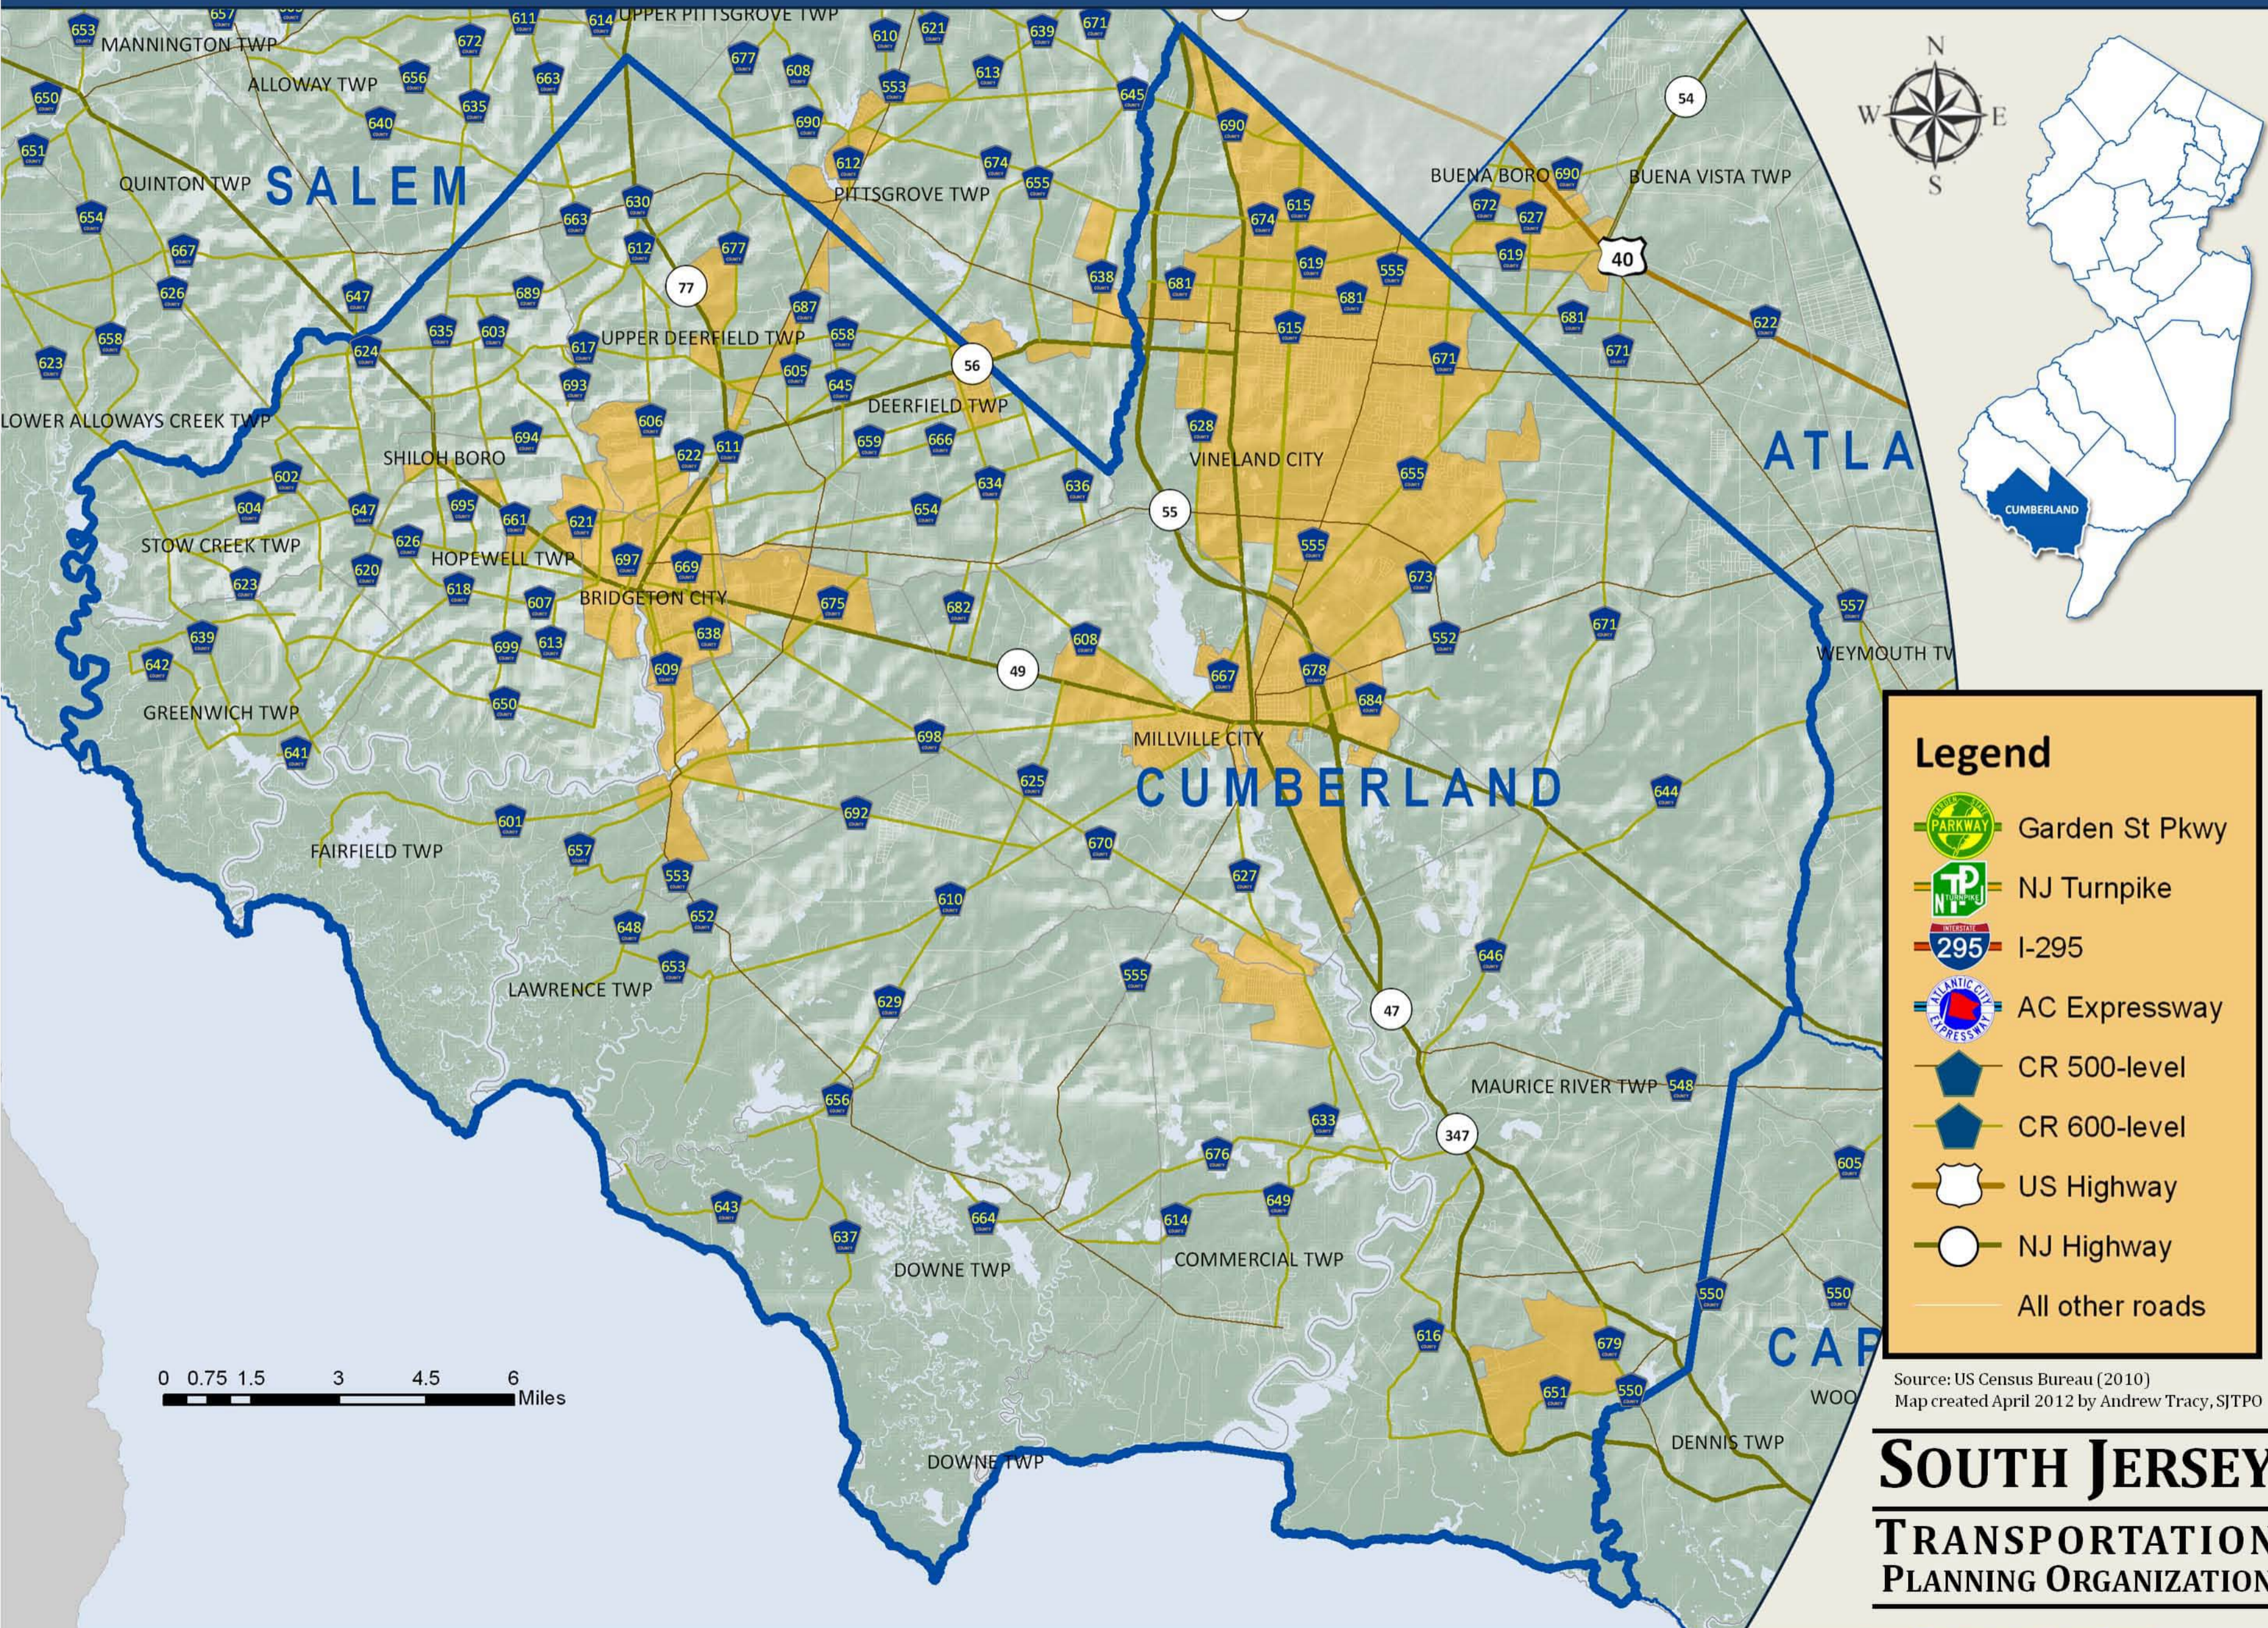

Cumberland County – Major Roadways

SJTPO Region

Legend

- Garden St Pkwy
- NJ Turnpike
- I-295
- AC Expressway
- CR 500-level
- CR 600-level
- US Highway
- NJ Highway
- All other roads

Source: US Census Bureau (2010)
Map created April 2012 by Andrew Tracy, SJTPO