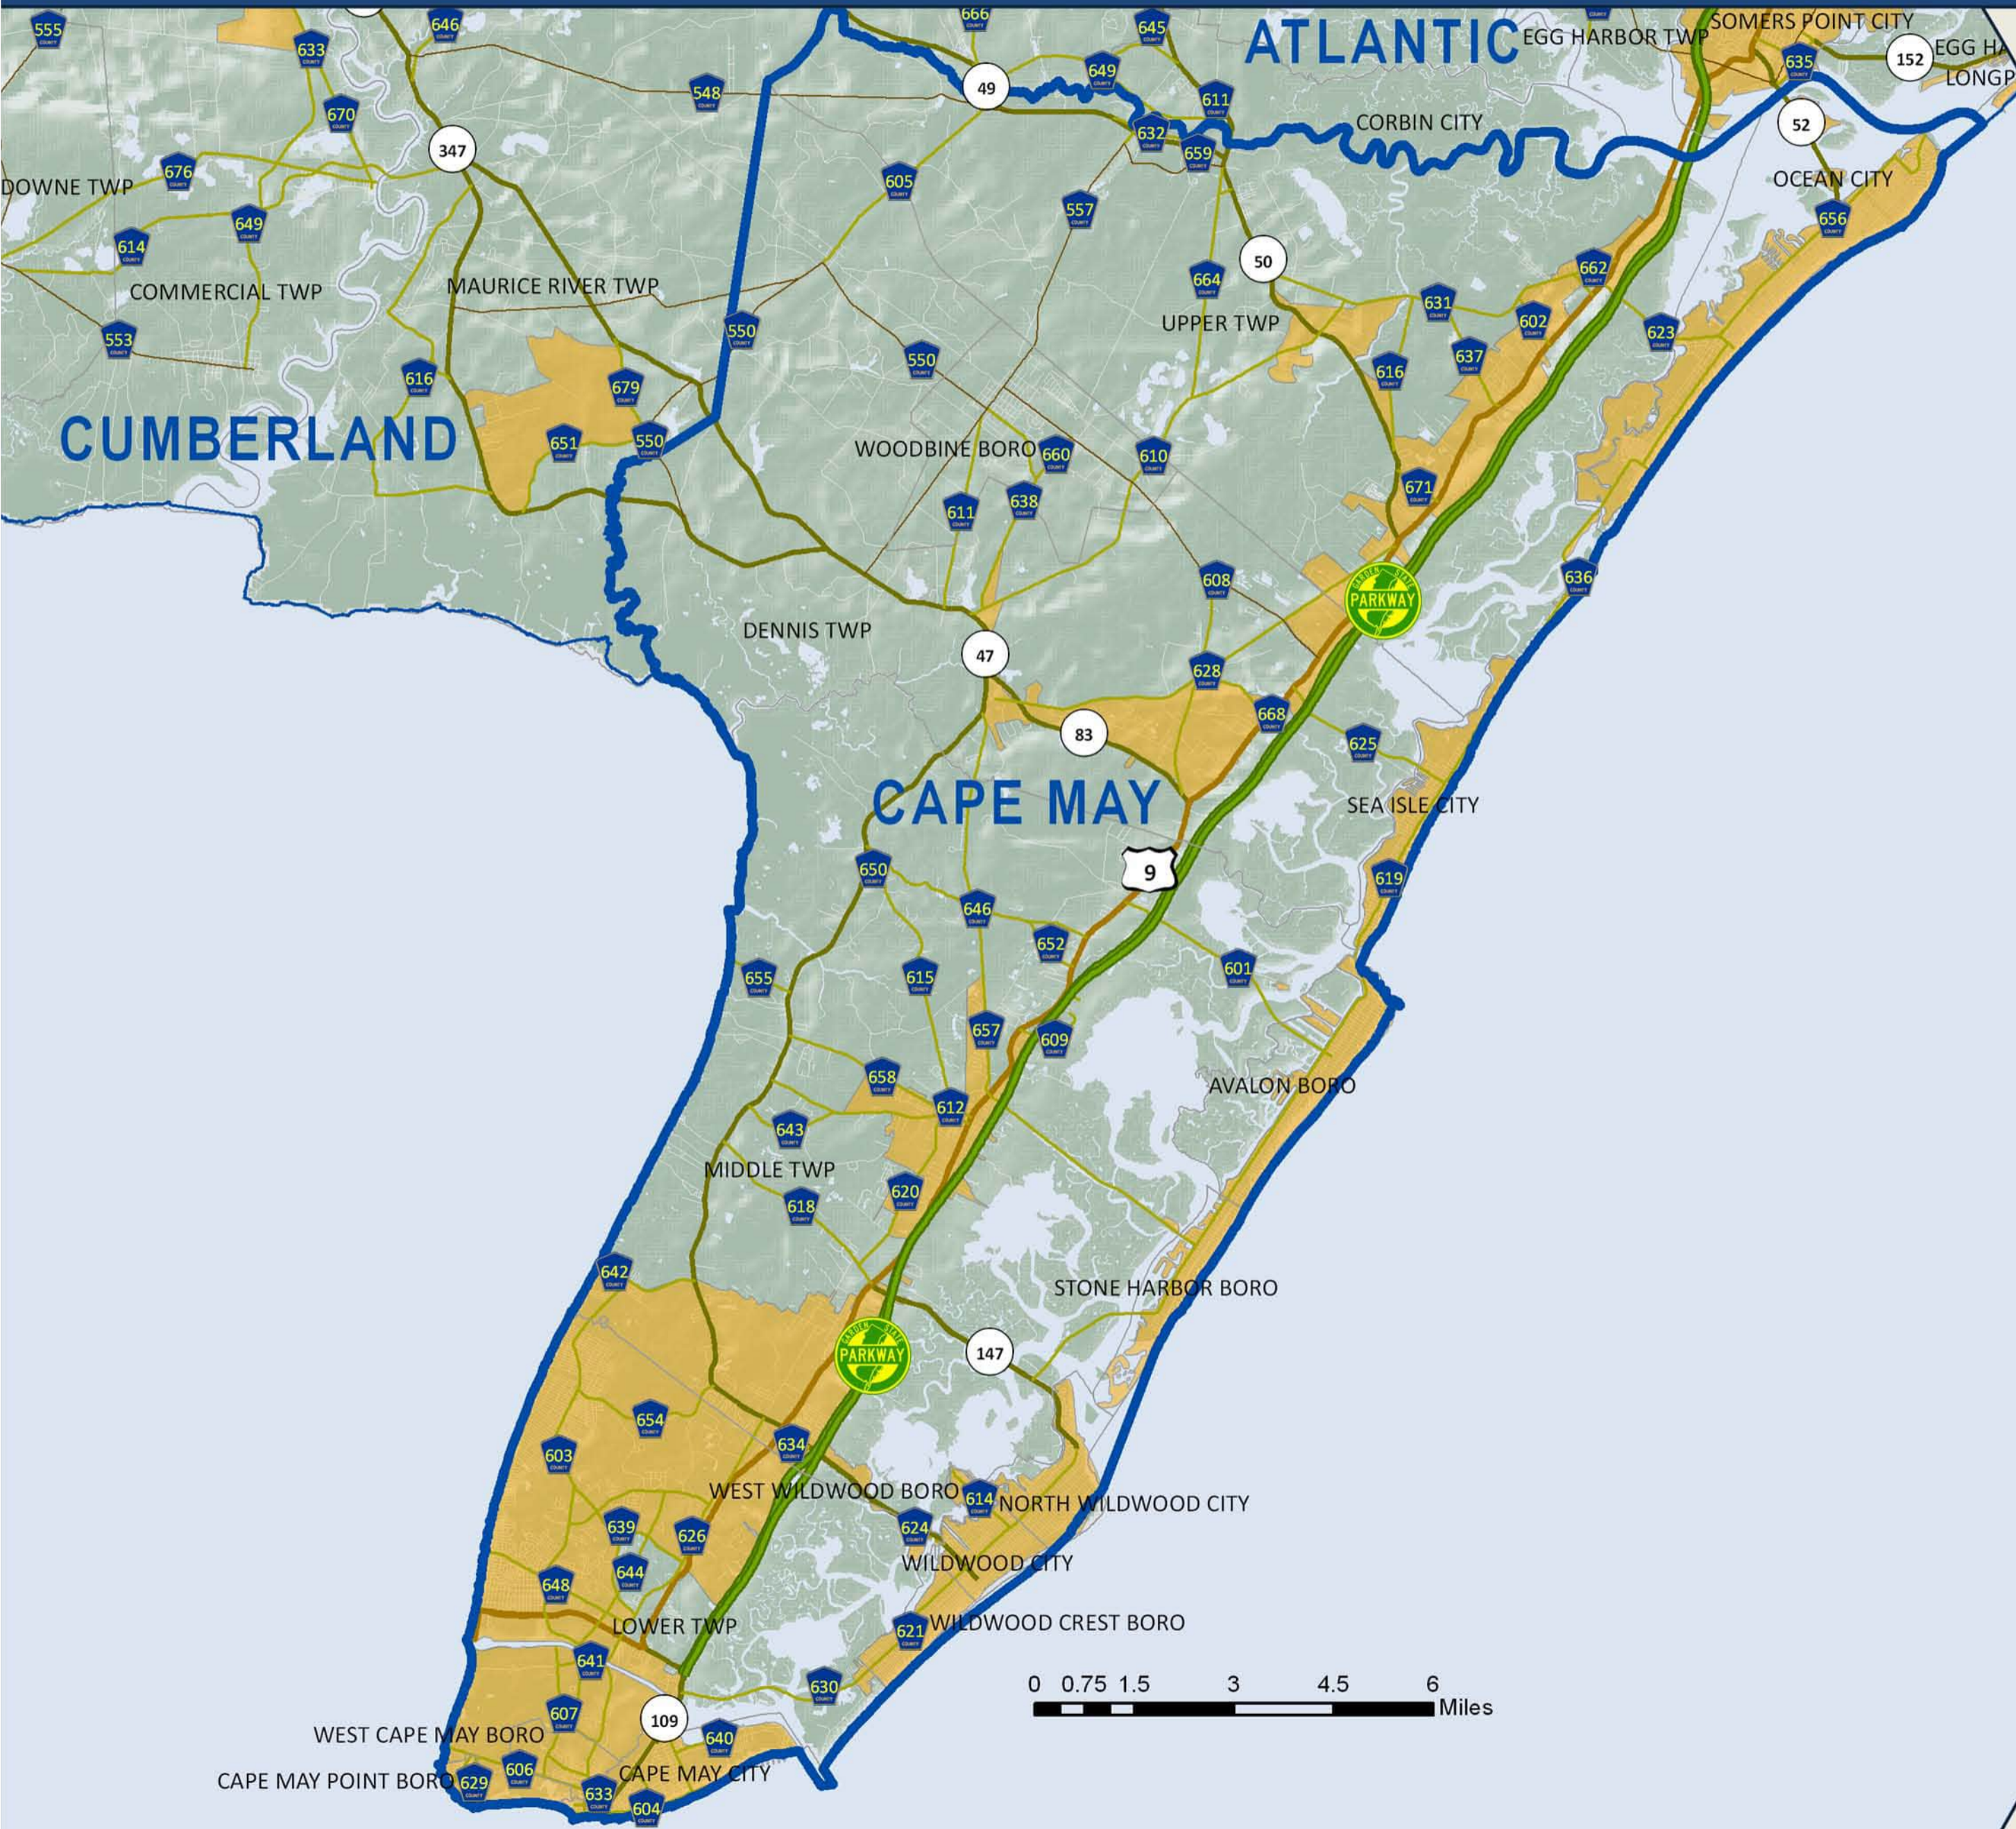

Cape May County – Major Roadways

SJTPO Region

Legend

- Garden St Pkwy
- NJ Turnpike
- I-295
- AC Expressway
- CR 500-level
- CR 600-level
- US Highway
- NJ Highway
- All other roads

Source: US Census Bureau (2010)
Map created April 2012 by Andrew Tracy, SJTPO

SOUTH JERSEY

TRANSPORTATION PLANNING ORGANIZATION