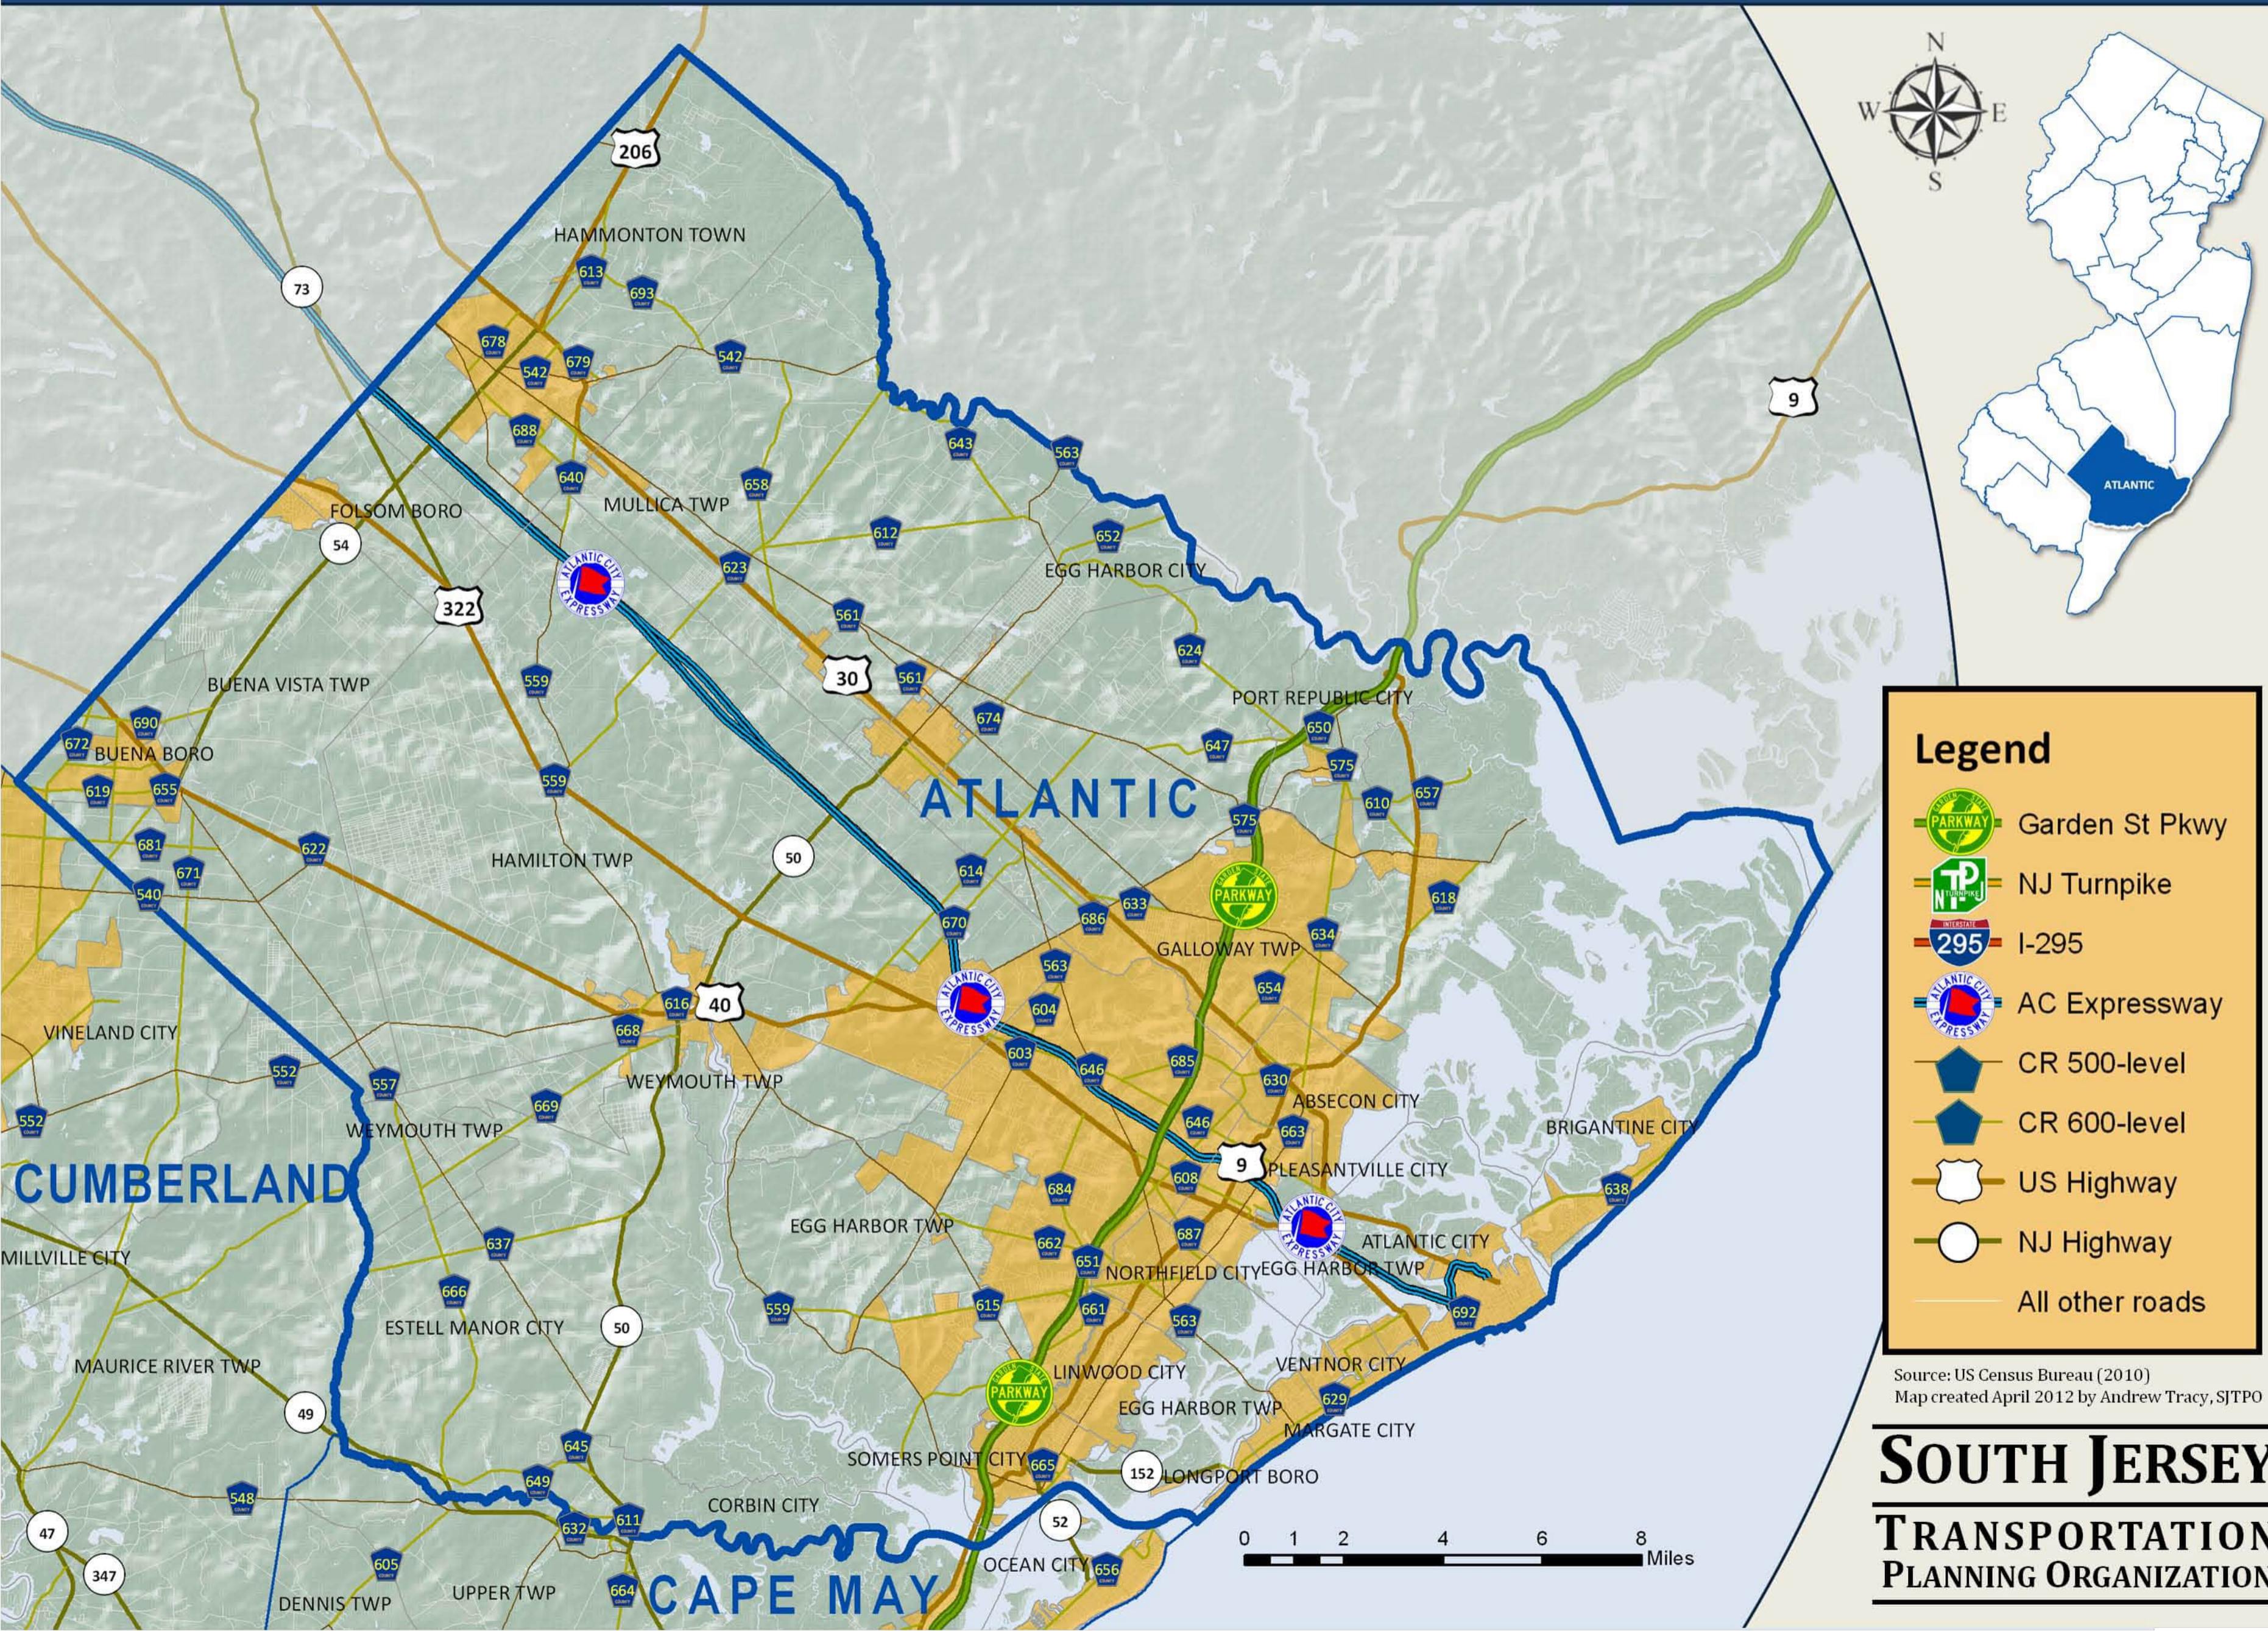

Atlantic County – Major Roadways

SJTPO Region

Legend

- Garden St Pkwy
- NJ Turnpike
- I-295
- AC Expressway
- CR 500-level
- CR 600-level
- US Highway
- NJ Highway
- All other roads

Source: US Census Bureau (2010)
Map created April 2012 by Andrew Tracy, SJTPO

SOUTH JERSEY
TRANSPORTATION
PLANNING ORGANIZATION