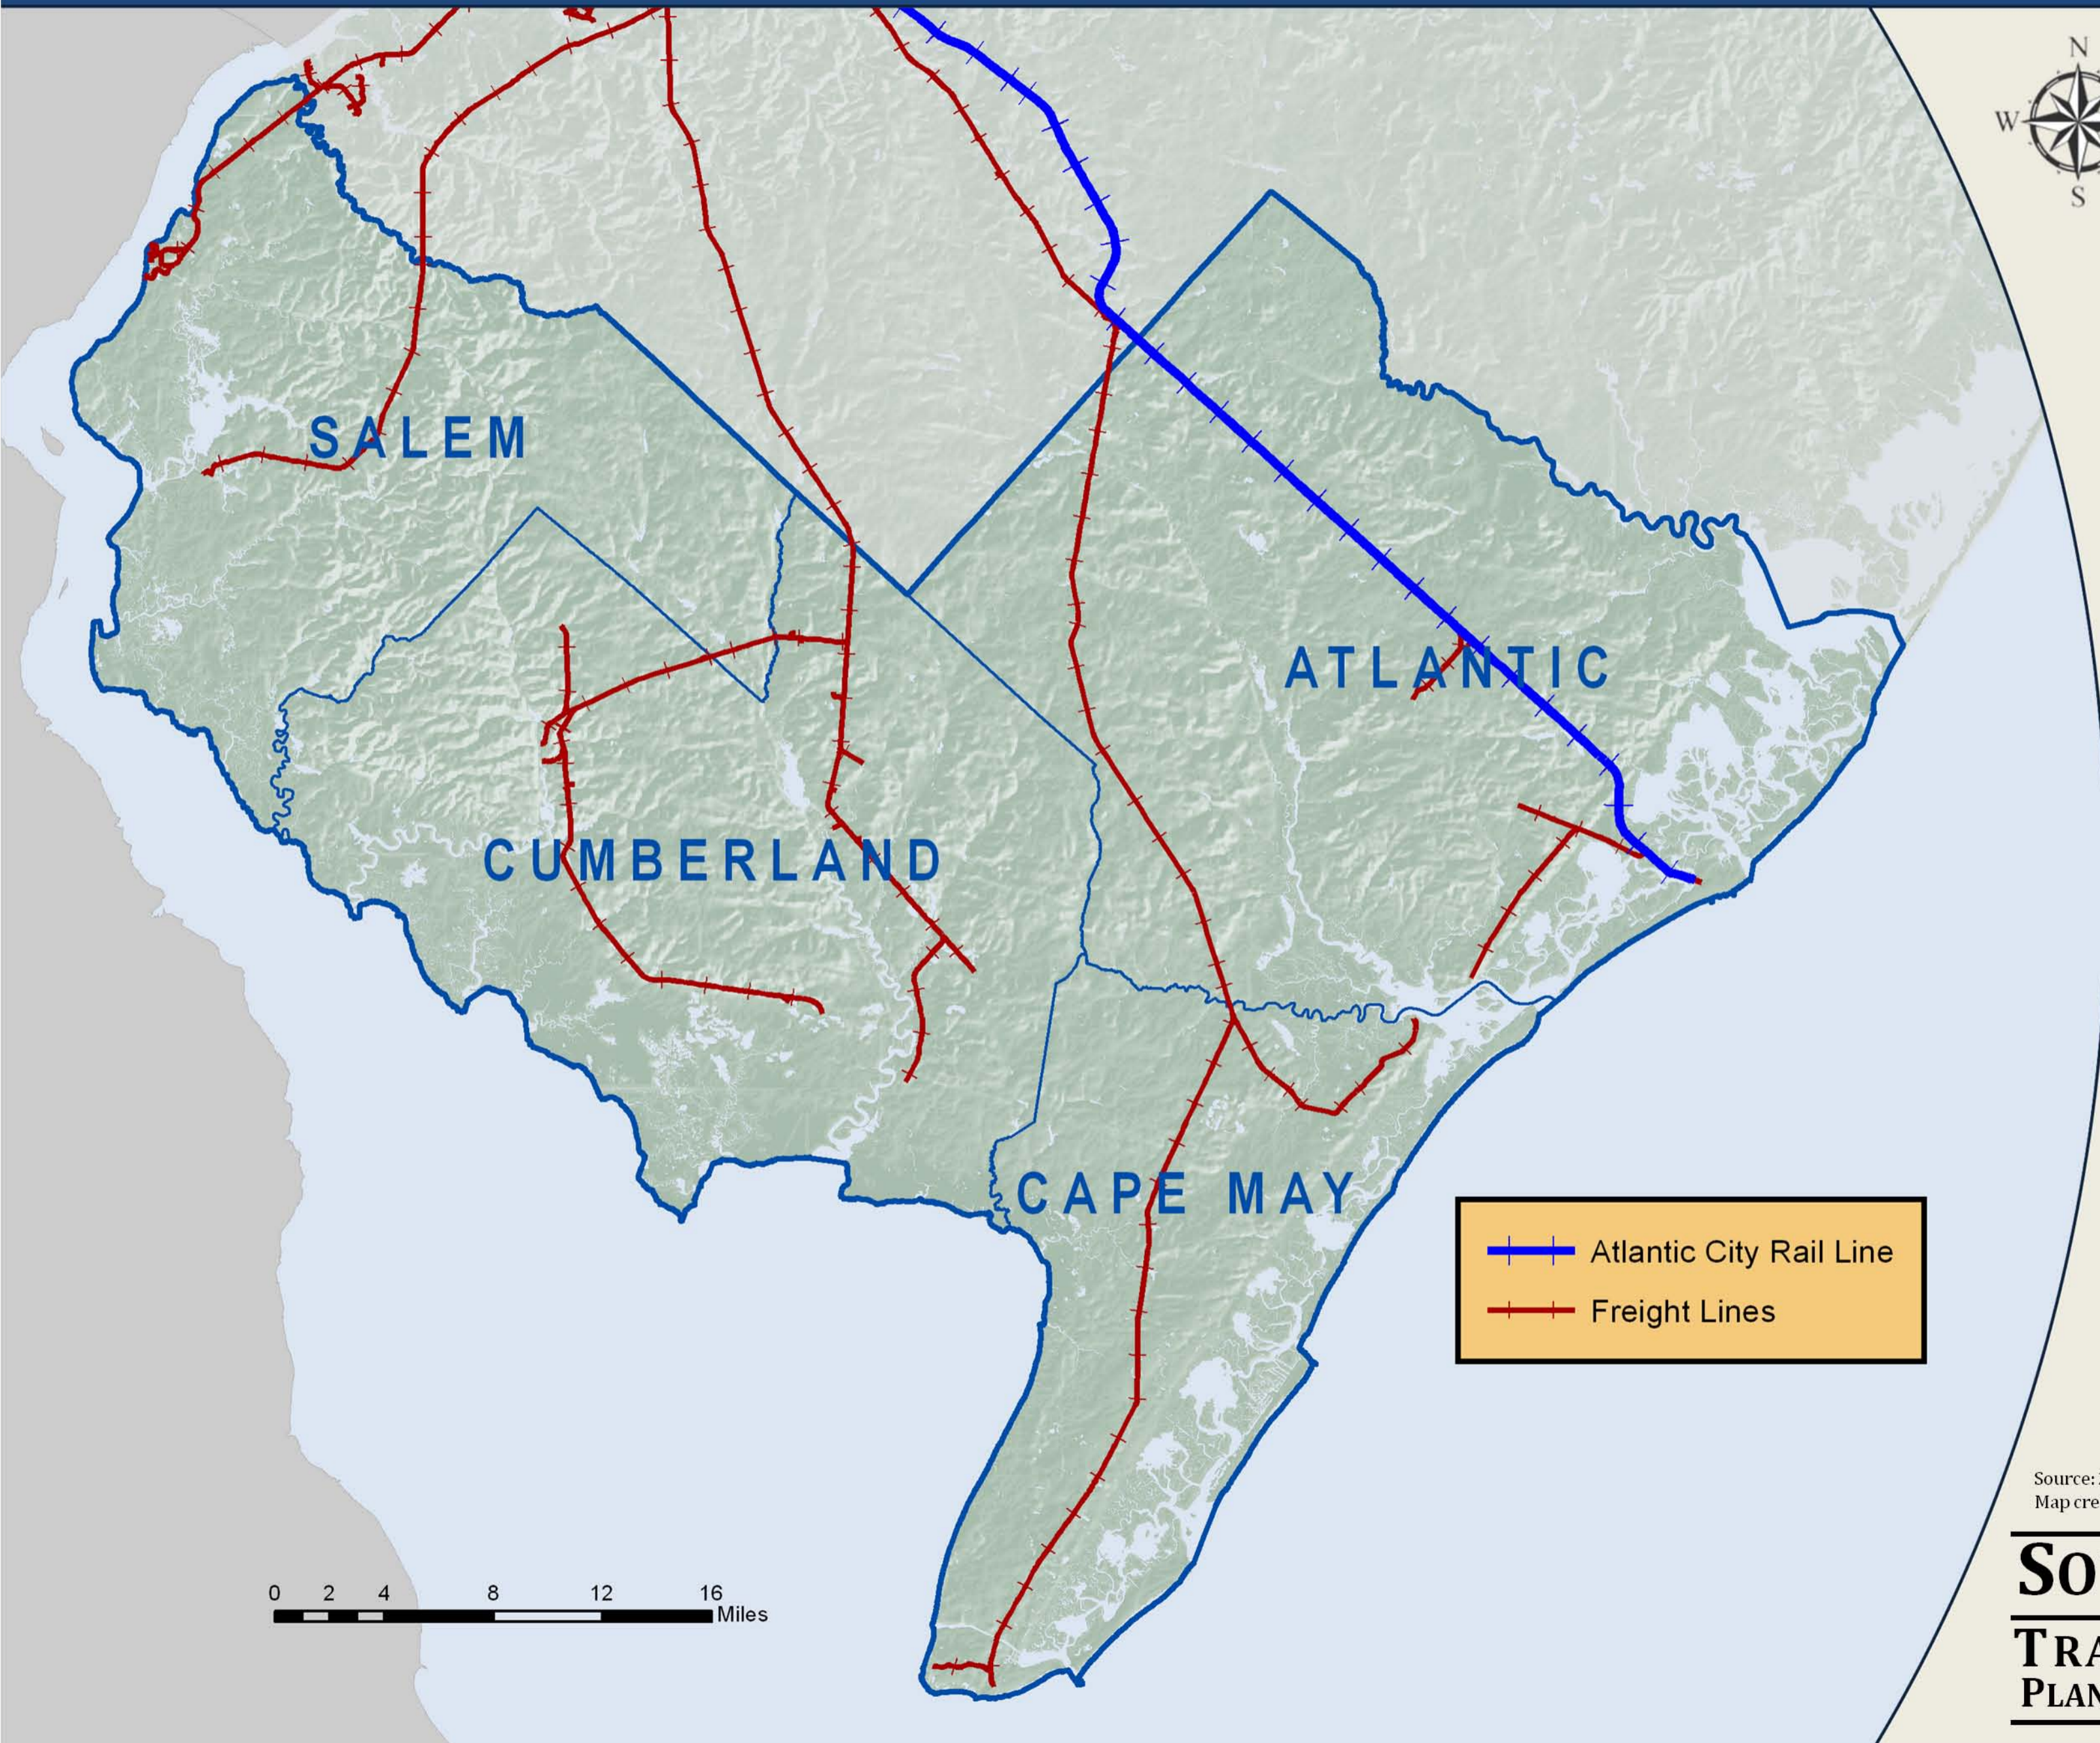

# Rail Lines

*SJTPO Region*

—+— Atlantic City Rail Line  
—+— Freight Lines

Source: 2010 Census, NJDOT  
Map created June 2012 by Andrew Tracy, SJTPO

**SOUTH JERSEY**  
**TRANSPORTATION**  
**PLANNING ORGANIZATION**